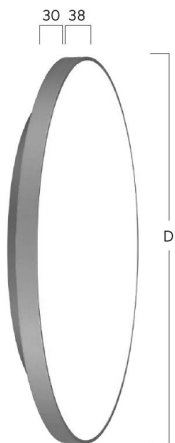

Basic-X5

Surface mounted luminaire - Direct/indirect light distribution

Article code: BX5ASE-830M-D300

Illustrations may only be similar and serve as an orientation.

Basic-X5. LED. Wall or ceiling mounted luminaire. Luminaire body with distance-spacer. Luminaire body made of high-quality aluminum profile. Surface finish Radiant Silver. Direct light distribution and indirect lighting corona. Colour temperature: 3000K (Warm White). Colour Rendering Index (CRI): >80. Microprismatic screen for uniform illumination and reduced luminance in office areas. UGR<=19. Switchable. DxH (round). D=300mm. H=38+

30mm. Medium-power current. 1131lm. 11W. 2,2kg. Binning initial <= MacAdam 3. IP40. Protection class I. CE, UKCA marking. Prüfzeichen: ENEC. IK02. 220-240V. 50-60 Hz. RG0 (EN62471). Luminous flux reduction up to 0,3%/1.000 operating hours. Nominal failure rate: 0,2%/1.000 operating hours. L85B10 (tq 25°C) = 50.000h. 5 years warranty. Manufacturer: Lightnet GmbH, ISO 9001:2015 and 50001:2018 certified.

Basic-X5

Surface mounted luminaire - Direct/indirect light distribution

Article code: BX5ASE-830M-D300

Customer / Project: _____

Note: _____

Productname	Basic-X5
Lamp	LED
Installation Type	Surface mounted luminaire
Surface finish	Radiant Silver
Light characteristics	Direct/indirect light distribution
Colour temperature	3000K
Colour Rendering Index (CRI)	CRI>80
Optical system	Microprismatic screen
Control	Switchable
Length L/Diameter D (mm)	D=300mm
Height H (mm)	H=38+30mm
Current/Power	Medium-Power
Luminous Flux	1131lm
Power consumption	11W
Degree of protection	IP40
Certification	Prüfzeichen: ENEC
LED lifetime	L85B10 (tq 25°C) = 50.000h
UGR	UGR<=19
Photometric code	8 30 / 3 3 9
Photobiological class	RG0 (EN62471)
Indoor/Outdoor	Indoor: ta [ambient] max. 25°C
Weight (kg)	2,2kg