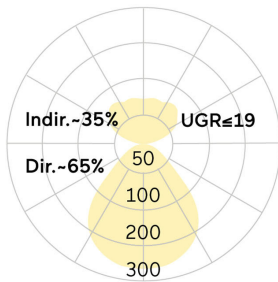

Basic-X5

Surface mounted luminaire - Direct/indirect light distribution

Article code: BX5ASE-830M-D300

Illustrations may only be similar and serve as an orientation.

Basic-X5. LED. Wall or ceiling mounted luminaire. Luminaire body with distance-spacer. Luminaire body made of high-quality aluminum profile. Surface finish Radiant Silver. Direct light distribution and indirect lighting corona. Colour temperature: 3000K (Warm White). Colour Rendering Index (CRI): >80. Microprismatic screen for uniform illumination and reduced luminance in office areas. UGR<=19. Switchable. DxH (round). D=300mm. H=38+

30mm. Medium-power current. 1131lm. 11W. 2,2kg. Binning initial <= MacAdam 3. IP40. Protection class I. CE, UKCA marking. Prüfzeichen: ENEC. IK02. 220-240V. 50-60 Hz. RG0 (EN62471). Luminous flux reduction up to 0,3%/1.000 operating hours. Nominal failure rate: 0,2%/1.000 operating hours. L85B10 (tq 25°C) = 50.000h. 5 years warranty. Manufacturer: Lightnet GmbH, ISO 9001:2015 and 50001:2018 certified.

Basic-X5

Surface mounted luminaire - Direct/indirect light distribution

Article code: BX5ASE-830M-D300

Customer / Project: _____

Note: _____

Productname	Basic-X5
Lamp	LED
Installation Type	Surface mounted luminaire
Surface finish	Radiant Silver
Light characteristics	Direct/indirect light distribution
Colour temperature	3000K
Colour Rendering Index (CRI)	CRI>80
Optical system	Microprismatic screen
Control	Switchable
Length L/Diameter D (mm)	D=300mm
Height H (mm)	H=38+30mm
Current/Power	Medium-Power
Luminous Flux	1131lm
Power consumption	11W
Degree of protection	IP40
Certification	Prüfzeichen: ENEC
LED lifetime	L85B10 (tq 25°C) = 50.000h
UGR	UGR<=19
Photometric code	8 30 / 3 3 9
Photobiological class	RG0 (EN62471)
Indoor/Outdoor	Indoor: ta [ambient] max. 25°C
Weight (kg)	2,2kg