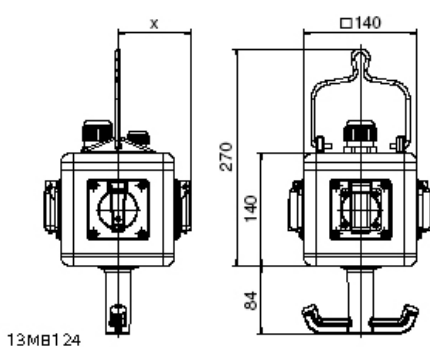

Hanging distributors - UNI - BLOCK, dependent

Product description	
BALS-Prd.-Nr	57360
EAN	4024941573603
Product category	UNI - BLOCK, dependent
Protection degree	IP44
Colour of appliance	Housing bottom similar black RAL 9017, Housing top similar yellow RAL 1021
Height	140mm
Width	140mm
Depth	140mm

Logistics data	
Weight/pcs	2.062 kg / Piece
Packaging	Carton
Content amount	1 ST
EAN	4024941573603
Length	258 mm
Width	183 mm
Height	212 mm
Weight	2.214 kg
Volume	8,750 ccm

13MB124

Depth X

Component	Angle	IP44/IP54	IP67
16A 3pol.	straight	118	122
16A 4pol.	straight	119	124
16A 5pol.	straight	122	124
32A 3/4pol.	straight	128	132
32A 5pol.	straight	132	132
16A 5pol.	angled	126	125
Domestic socket	straight	90	115
Operating window		90	