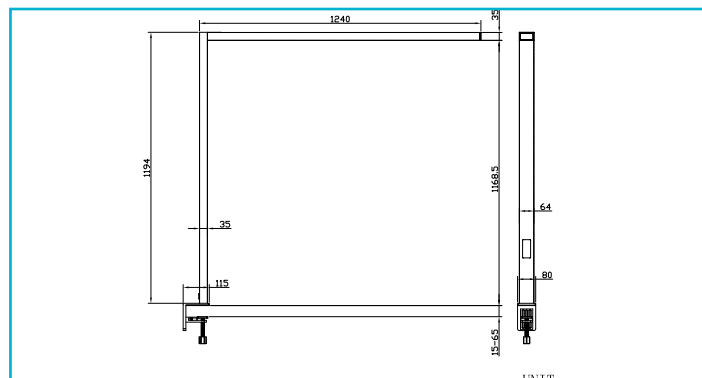

Art. no. 346067

Table lamp Office Three Pro, Motion, 80 W, DIM, 2700-6500 K, Silver

 DEKOLIGHT

<b>Housing Material</b>	Aluminium	<b>Length</b>	1240 mm
<b>Housing Color</b>	Silver	<b>Width</b>	64 mm
<b>Material of Lens</b>	Polycarbonate - PC	<b>Height</b>	1194 mm
<b>Protection Class</b>	Protection class I/protective grounding	<b>Base length</b>	500 mm
<b>Rated Input</b>	80 W	<b>Base width</b>	225 mm
<b>Rated Input Voltage Frequency</b>	200-240 V/AC 50 / 60 Hz	<b>Product weight</b>	5500 g
<b>Power Supply Unit incl.</b>	Yes	<b>Working Temperature</b>	-20 to 45 °C
<b>Primary Connection</b>	Safety plug	<b>Storage Temperature</b>	-40 to 80 °C
<b>Primary Cable Length</b>	2.5 m	<b>IP Protection Class</b>	IP 20
<b>Dimmable</b>	Yes	<b>IK Protection Class</b>	IK06
<b>Control technology</b>	Touch-Sensor	<b>Life Time L80 / B10</b>	50000 h
<b>Motion Detector</b>	Yes	<b>Switching Cycles</b>	100000
<b>Kind of Motion Detector</b>	High frequency	<b>Power Consumption</b>	80 kWh/1000h
<b>Detection Distance</b>	0-3.5 m	<b>Energy Efficiency Class Lightsource</b>	This product contains light sources of energy efficiency classes D and F.
<b>Angle of Detection</b>	85 Degree		
<b>Light Source</b>	LED, Light source changeable TC		
<b>Lightcolor</b>	Warm white/neutral white/cold white		
<b>Colour Temperature</b>	2700-6500 K		
<b>Colour Consistency</b>	3 SDCM		
<b>Colour Rendering Index (Ra)</b>	95		
<b>Rated Luminous Flux</b>	9000/9800 lm		
<b>Rated Luminous Flux 2</b>	9800 lm		
<b>Luminous Efficiency</b>	122.5 lm/W		
<b>Rated Angle of Reflection</b>	120 Degree		
<b>Rated Angle of Reflection 2</b>	50 Degree		
<b>UGR</b>	6		
<b>Light Exit Surfaces</b>	2		
<b>Light characteristics</b>	Direct, Indirect		
<b>Light direction</b>	Top, Below		