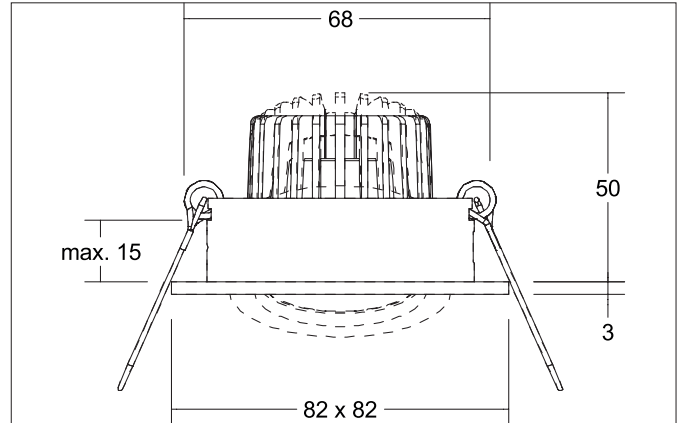

TIRREL-S LED recessed spot set, DALI dimmable, incl. connection box

Article no. 41444123

Tender
LED recessed spot set, DALI dimmable, incl. connection box, Square. Toolless ceiling installation by installation springs. Ceiling cut-out Ø 68 mm, Installation depth 42 mm, Length 82 mm, Width 82 mm, Weight 0,285 kg, Reflector silver with rotationssymmetrical, deep, wide distributed light intensity. Cover glass transparent Luminous flux 730 lm, Power 1 x 6 W, Light colour warm white, Correlated color temperature (CCT) 3.000 K, Colour rendering index CRI > 80, Rated life time L70/B50 at 25 °C: 30.000 h, Housing material: Aluminium / Glass / Plastic, Colour: beige structure, Permissible ambient temperature (ta): -20 °C up to +25 °C, Protection class (EN 61140): II, Degree of protection (DIN EN 60529): IP20. With electronic driver, DALI-2 dimmable.

Product Benefits

- LED recessed spot in square design made of solid aluminum with LED module 6 W (3,000 K) and dimmable DALI converter WITHOUT glow-in-the-dark effect.
- Ceiling cut-out 68 mm, diameter 82 mm, installation depth 50 mm, IP20.
- Pivoting range 25°.
- Large color variation. Without visible snap ring.
- Classic, formally restrained design.
- In the same optics also in GX5.3 or GU10 version and as a dimmable trailing-edge phase or DALI and as a loudspeaker version.
- In addition, in the same surface structure and in the same color also available in round design.

TIRREL-S LED recessed spot set, DALI dimmable, incl. connection box

Article no. 41444123

Article data	
Article no.	41444123
GTIN	4255752525097
Series name	TIRREL-S
Short description	LED recessed spot set, DALI dimmable, incl. connection box
Material	Aluminium / Glass / Plastic
Colour	beige structure
Type of surface	Structure
Shape	Square
Length	82 mm
Width	82 mm
Built-in diameter min.	67 mm
Built-in diameter max.	68 mm
Installation depth	42 mm
Hight	3 mm
Scope of delivery	Incl. 5-pole connection box
Weight	0.285 kg
D licence plate	No
Conformance	CE, UKCA