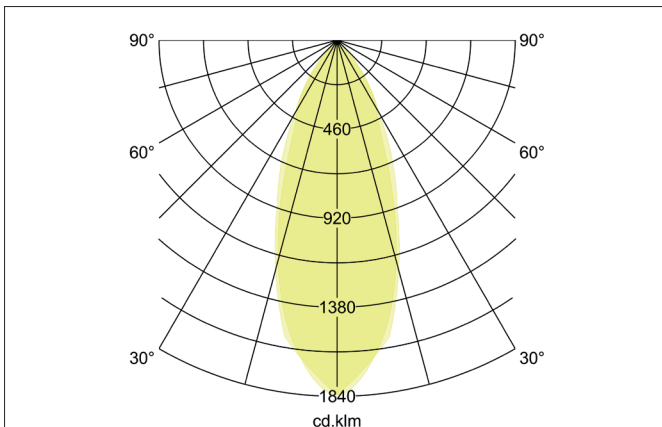

TIRREL-S LED recessed spot set, DALI dimmable, incl. connection box

Article no. 41444123

Tender
LED recessed spot set, DALI dimmable, incl. connection box, Square. Toolless ceiling installation by installation springs. Ceiling cut-out Ø 68 mm, Installation depth 42 mm, Length 82 mm, Width 82 mm, Weight 0,285 kg, Reflector silver with rotationssymmetrical, deep, wide distributed light intensity. Cover glass transparent Luminous flux 730 lm, Power 1 x 6 W, Light colour warm white, Correlated color temperature (CCT) 3.000 K, Colour rendering index CRI > 80, Rated life time L70/B50 at 25 °C: 30.000 h, Housing material: Aluminium / Glass / Plastic, Colour: beige structure, Permissible ambient temperature (ta): -20 °C up to +25 °C, Protection class (EN 61140): II, Degree of protection (DIN EN 60529): IP20. With electronic driver, DALI-2 dimmable.

Product Benefits

- LED recessed spot in square design made of solid aluminum with LED module 6 W (3,000 K) and dimmable DALI converter WITHOUT glow-in-the-dark effect.
- Ceiling cut-out 68 mm, diameter 82 mm, installation depth 50 mm, IP20.
- Pivoting range 25°.
- Large color variation. Without visible snap ring.
- Classic, formally restrained design.
- In the same optics also in GX5.3 or GU10 version and as a dimmable trailing-edge phase or DALI and as a loudspeaker version.
- In addition, in the same surface structure and in the same color also available in round design.

Lighting technology	
Colour temperature	3.000 K
Light colour	white
Light output	Direct
Luminous flux	730 lm
System efficiency	122 lm/W
Colour rendering	CRI > 80
Reflector	Faceted
Reflector colour	silver
Beam angle	38°
Light sharing	Symmetric
Adjustable color temperature	No