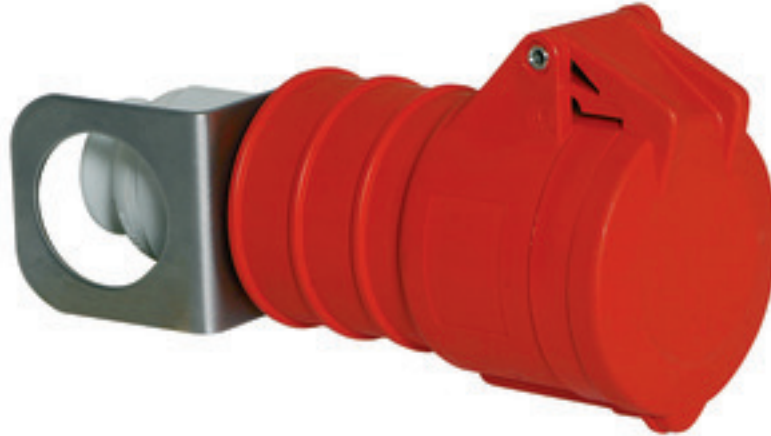

Hanging connector - with Multi-Grip, with suspension clip

Product description	
BALS-Prd.-Nr	3217
EAN	4024941032179
Product category	Hanging connector QUICK-CONNECT TE
Current	32A
Number of poles	4p
Poles	3P+PE
Position of earth contact	6 h
Voltage	380 up to 415V
Frequency	50 and 60Hz

Product description	
Protection degree	IP44
Colour code	red RAL 3000
Colour of appliance	Hinged lid red RAL 3000, Enclosure red RAL 3000, Cable gland grey RAL 7035
Connection design	screwless spring terminals as cage clamp with Kontex-contact
Maximum conductor size	6,0 qmm
Cable entry	Cable gland
Height	211mm
Width	66.5mm
Depth	91mm
Material of enclosure	Polyamide
Contact	The contact carrier is made of high temperature resistant material, the contacts are brass nickel plated

Additional technical properties	
	For cable diameter from 11 up to max. 23,5 mm, Multi-Grip cable gland with gasket, integrated cable clamp and additional water evacuation openings

Logistics data	
Weight/pcs	0.335 kg / Piece
Packaging	Bag
Content amount	1 ST
EAN	4024941032179