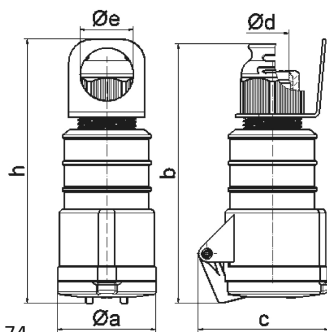

Hanging connector - with Multi-Grip, with suspension clip

Product description	
BALS-Prd.-Nr	3217
EAN	4024941032179
Product category	Hanging connector QUICK-CONNECT TE
Current	32A
Number of poles	4p
Poles	3P+PE
Position of earth contact	6 h
Voltage	380 up to 415V
Frequency	50 and 60Hz

Product description	
Protection degree	IP44
Colour code	red RAL 3000
Colour of appliance	Hinged lid red RAL 3000, Enclosure red RAL 3000, Cable gland grey RAL 7035
Connection design	screwless spring terminals as cage clamp with Kontex-contact
Maximum conductor size	6,0 qmm
Cable entry	Cable gland
Height	211mm
Width	66.5mm
Depth	91mm
Material of enclosure	Polyamide
Contact	The contact carrier is made of high temperature resistant material, the contacts are brass nickel plated

Additional technical properties	
	For cable diameter from 11 up to max. 23,5 mm, Multi-Grip cable gland with gasket, integrated cable clamp and additional water evacuation openings

Logistics data	
Weight/pcs	0.335 kg / Piece
Packaging	Bag
Content amount	1 ST
EAN	4024941032179

Logistics data	
Length	91 mm
Width	66.5 mm
Height	211 mm
Weight	0.336 kg
Volume	1,276.867 ccm
Packaging	Carton
Content amount	10 ST
EAN	4024941835466
Length	325 mm
Width	217 mm
Height	210 mm
Weight	3.556 kg
Volume	13,588.4 ccm