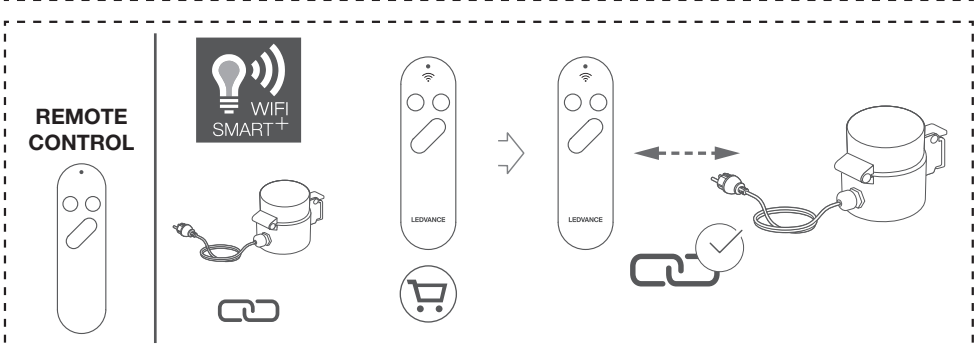

OPTIONAL

DECREASE DISTANCE

RESET

<https://www.ledvance.com/consumer/smart/faq/>

115
146
100
[mm]

1 2

IP44

IP44