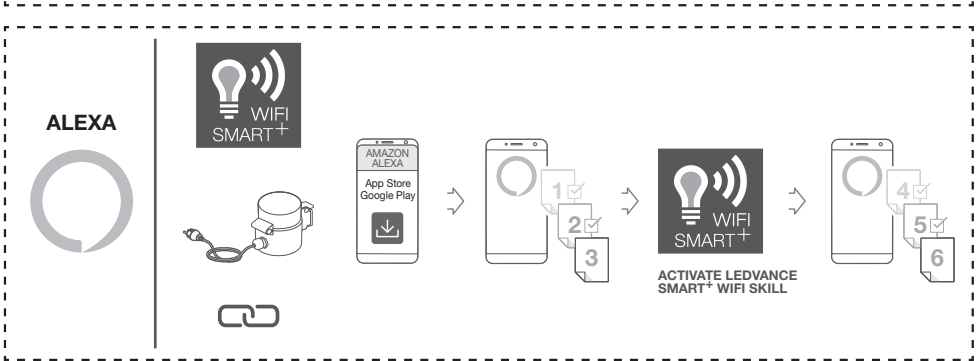

OPTIONAL

DECREASE DISTANCE

RESET

<https://www.ledvance.com/consumer/smart/faq/>

115
146
100
[mm]

1 2

IP44

IP44