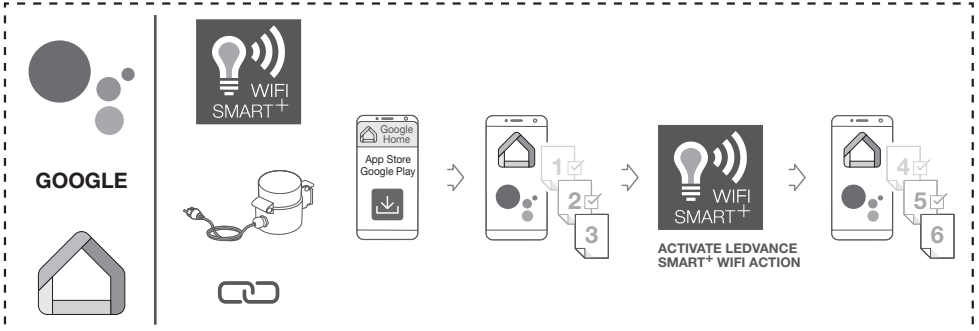

OPTIONAL

DECREASE DISTANCE

RESET

<https://www.ledvance.com/consumer/smart/faq/>

115
146
100
[mm]

1 2

IP44

IP44