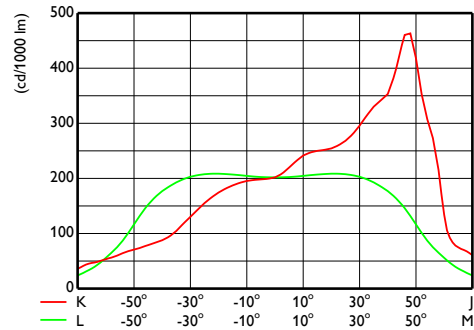

## Photometrische Daten

OFPC1\_BVP140T251xLED480-4S7400FA52

OFCS1\_BVP140T251xLED480-4S7400FA52

OFPC1\_BVP140T251xLED480-4S7400FA52

OFCS1\_BVP140T251xLED480-4S7400FA52

## CoreLine tempo X-Large