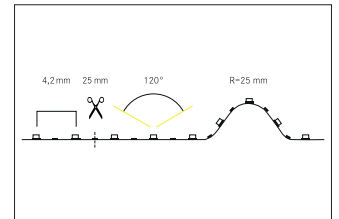

QualityFlex Select flex lighting 25 mm, CRI > 90, 19,2 W / m, IP00

Artikel-Nr. 75205003

QualityFlex Select flex lighting 25 mm, CRI > 90, 19,2 W / m, IP00, white, 3.100K, CRI > 90. LED flex lighting for decorative, technical as well as efficient lighting of light coves, linear applications and backlighting, basic or general lighting of rooms, architectural applications and for areas where high illumination is required, such as indirect or direct lighting, luminous ceilings, gastronomy lighting and much more. Länge: 25.0 mm Lampenleistung je Meter: 19.2 W/m, Schutzart raumseitig: IP00, Schutzklasse: III, Spannung: 24V DC, Abstrahlwinkel: 120.0 °, 240 LEDs pro Meter, Chip-Abstand (Short Pitch) : 4,2mm. Zur Individuellen Anwendung kann die LED-Flexplatine alle 25 mm eingekürzt werden. Die maximale Systemlänge von 5.000mm darf mit einer Einspeisung nicht überschritten werden. This luminaire contains incorporated and non-exchangeable LED light sources.

Artikel-Nr.	75205003
Stand:	06.12.2021 11:54

Colour temperature	3100 K
Colour	White
Length	25 mm
Beam angle	120 °
Amount of light sources / fittings	6 Qty
Lamp	LED
scope of delivery	Including connecting cable on one side, length 350 mm

Voltage	24V
Degree of protection	IP00
Protection class	III
Length	25 mm
Width	10 mm
Aufbauhöhe	1.4 mm
Circuit type	Parallel conduction