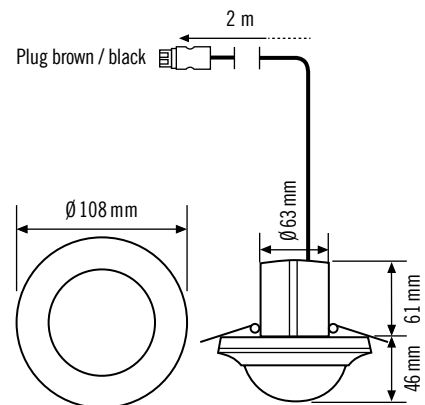

CODE A

Item no.	Product name
EP10424809	MD-C 360i/8 WAGO WINSTA CodeA
EP10424823	PD-C 360i/8 WAGO WINSTA CodeA

Plug black 3-pole	N = N	⊕ = PE	L = L
Socket white 3-pole	N = N	⊕ = PE	L = L'

Item no.	Product name
EP10424816	MD-C 360i/24 WAGO WINSTA CodeA
EP10424830	PD-C 360i/24 WAGO WINSTA CodeA

Plug black 3-pole	N = N	⊕ = PE	L = L
Socket white 3-pole	N = N	⊕ = PE	L = L'

CODE A/S

Item no.	Product name
EP10424601	MD-C 360i/8 WAGO WINSTA CodeA/S
EP10424625	PD-C 360i/8 WAGO WINSTA CodeA/S

Plug brown 3-pole	L = L	2 = N	1 = L'
Plug black 3-pole	N to L Bridge for WAGO 770-637		

Item no.	Product name
EP10424618	MD-C 360i/24 WAGO WINSTA CodeA/S
EP10424632	PD-C 360i/24 WAGO WINSTA CodeA/S

Plug brown 3-pole	L = L	2 = N	1 = L'
Plug black 3-pole	N to L Bridge for WAGO 770-637		