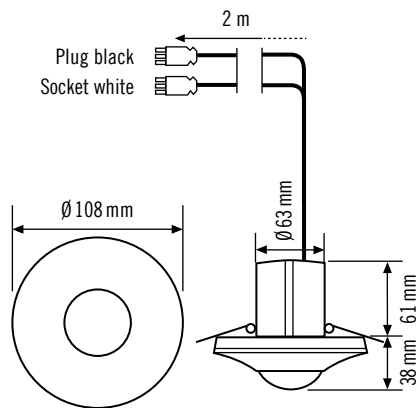

CODE A

Item no.	Product name
EP10424809	MD-C 360i/8 WAGO WINSTA CodeA
EP10424823	PD-C 360i/8 WAGO WINSTA CodeA

Plug black 3-pole	N = N	⊕ = PE	L = L
Socket white 3-pole	N = N	⊕ = PE	L = L'

Item no.	Product name
EP10424816	MD-C 360i/24 WAGO WINSTA CodeA
EP10424830	PD-C 360i/24 WAGO WINSTA CodeA

Plug black 3-pole	N = N	⊕ = PE	L = L
Socket white 3-pole	N = N	⊕ = PE	L = L'

CODE A/S

Item no.	Product name
EP10424601	MD-C 360i/8 WAGO WINSTA CodeA/S
EP10424625	PD-C 360i/8 WAGO WINSTA CodeA/S

Plug brown 3-pole	L = L	2 = N	1 = L'
Plug black 3-pole	N to L Bridge for WAGO 770-637		

Item no.	Product name
EP10424618	MD-C 360i/24 WAGO WINSTA CodeA/S
EP10424632	PD-C 360i/24 WAGO WINSTA CodeA/S

Plug brown 3-pole	L = L	2 = N	1 = L'
Plug black 3-pole	N to L Bridge for WAGO 770-637		