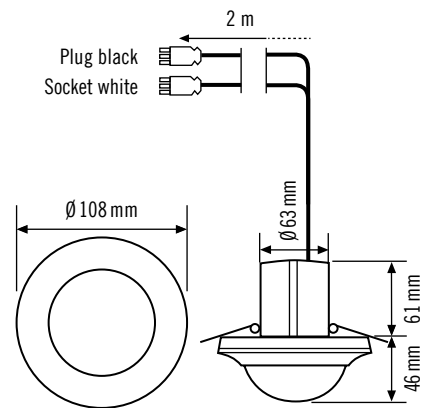

CODE A

Item no.	Product name
EP10424809	MD-C 360i/8 WAGO WINSTA CodeA
EP10424823	PD-C 360i/8 WAGO WINSTA CodeA

Plug black 3-pole	N = N	⊕ = PE	L = L
Socket white 3-pole	N = N	⊕ = PE	L = L'

Item no.	Product name
EP10424816	MD-C 360i/24 WAGO WINSTA CodeA
EP10424830	PD-C 360i/24 WAGO WINSTA CodeA

Plug black 3-pole	N = N	⊕ = PE	L = L
Socket white 3-pole	N = N	⊕ = PE	L = L'

CODE A/S

Item no.	Product name
EP10424601	MD-C 360i/8 WAGO WINSTA CodeA/S
EP10424625	PD-C 360i/8 WAGO WINSTA CodeA/S

Plug brown 3-pole	L = L	2 = N	1 = L'
Plug black 3-pole	N to L Bridge for WAGO 770-637		

Item no.	Product name
EP10424618	MD-C 360i/24 WAGO WINSTA CodeA/S
EP10424632	PD-C 360i/24 WAGO WINSTA CodeA/S

Plug brown 3-pole	L = L	2 = N	1 = L'
Plug black 3-pole	N to L Bridge for WAGO 770-637		