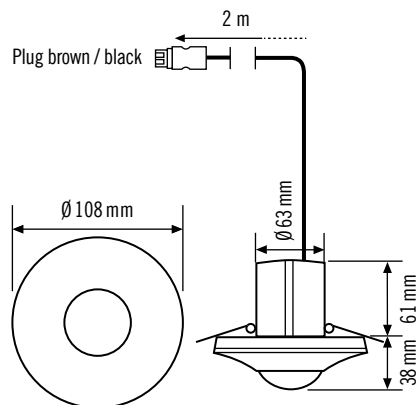

CODE A

Item no.	Product name
EP10424809	MD-C 360i/8 WAGO WINSTA CodeA
EP10424823	PD-C 360i/8 WAGO WINSTA CodeA

Plug black 3-pole	N = N	⊕ = PE	L = L
Socket white 3-pole	N = N	⊕ = PE	L = L'

Item no.	Product name
EP10424816	MD-C 360i/24 WAGO WINSTA CodeA
EP10424830	PD-C 360i/24 WAGO WINSTA CodeA

Plug black 3-pole	N = N	⊕ = PE	L = L
Socket white 3-pole	N = N	⊕ = PE	L = L'

CODE A/S

Item no.	Product name
EP10424601	MD-C 360i/8 WAGO WINSTA CodeA/S
EP10424625	PD-C 360i/8 WAGO WINSTA CodeA/S

Plug brown 3-pole	L = L	2 = N	1 = L'
Plug black 3-pole	N to L Bridge for WAGO 770-637		

Item no.	Product name
EP10424618	MD-C 360i/24 WAGO WINSTA CodeA/S
EP10424632	PD-C 360i/24 WAGO WINSTA CodeA/S

Plug brown 3-pole	L = L	2 = N	1 = L'
Plug black 3-pole	N to L Bridge for WAGO 770-637		