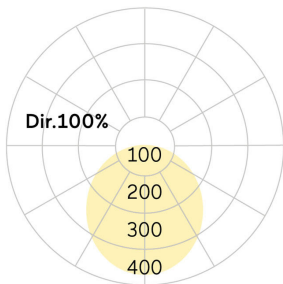

lightnet

Basic-A5

Surface mounted luminaire - Direct light distribution

Article code: BA5OBE-830M-D300

Illustrations may only be similar and serve as an orientation.

Basic-A5. LED. Surface mounted luminaire for wall or ceiling mounting with minimalist edge. Luminaire body made of high-quality aluminum profile. Surface finish Jet Black. Direct only light distribution. Colour temperature: 3000K (Warm White). Colour Rendering Index (CRI): >80. Opal diffuser for enhanced light transmission and perfect uniform illumination. Switchable characteristics. Kurztexthöhe (round). D=300mm. H=38mm. Medium-power current.

655lm. 7W. 2,6kg. Binning initial <= MacAdam 3. IP40. Protection class I. CE, UKCA marking. Prüfzeichen: ENEC. IK02. 220-240V. 50-60 Hz. RG0 (EN62471). Luminous flux reduction up to 0,3%/1.000 operating hours. Nominal failure rate: 0,2%/1.000 operating hours. L85B10 (tq 25°C) = 50.000h. 5 years warranty. Manufacturer: Lightnet GmbH, ISO 9001:2015 and 50001:2018 certified.

Basic-A5

Surface mounted luminaire - Direct light distribution

Article code: BA5OBE-830M-D300

Customer / Project: _____

Note: _____

Productname	Basic-A5
Lamp	LED
Installation Type	Surface mounted luminaire
Surface finish	Jet Black
Light characteristics	Direct light distribution
Colour temperature	3000K
Colour Rendering Index (CRI)	CRI>80
Optical system	Opal diffuser
Control	Switchable
Length L/Diameter D (mm)	D=300mm
Height H (mm)	H=38mm
Current/Power	Medium-Power
Luminous Flux	655lm
Power consumption	7W
Degree of protection	IP40
Certification	Prüfzeichen: ENEC
LED lifetime	L85B10 (tq 25°C) = 50.000h
Photometric code	8 30 / 3 3 9
Photobiological class	RG0 (EN62471)
Indoor/Outdoor	Indoor: ta [ambient] max. 25°C
Weight (kg)	2,6kg