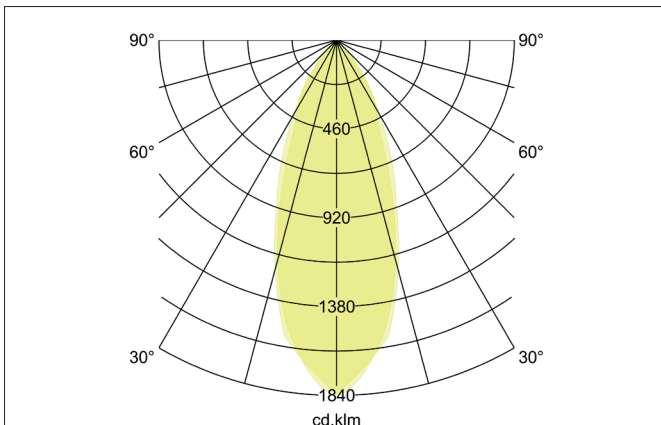

TIRRELdeep LED recessed spot set, on/off switchable

Article no. 38063073

Light.
For Generations.**Tender**

LED recessed spot set, on/off switchable, Round. Toolless ceiling installation by installation springs. Ceiling cut-out Ø 68 mm, Installation depth 62 mm, Outer diameter 82 mm, Weight 0,178 kg, Reflector silver with rotationssymmetrical, deep, wide distributed light intensity. optimal light distribution due to a glass transparent cover. Luminous flux 680 lm, Power 1 x 6 W, System Efficiency 113 lm/W, Light colour warm white, Correlated color temprature (CCT) 3.000 K, Colour rendering index CRI > 80, Housing material: Aluminium / Glass, Colour: White, Permissible ambient temperature (ta): -20 °C - +25 °C, Protection class (EN 61140): II, Degree of protection (DIN EN 60529): IP20. With electronic driver, on/off switchable.

Article data	
Article no.	38063073
GTIN	4251433950912
Series name	TIRRELdeep
Short description	LED recessed spot set, on/off switchable
Material	Aluminium / Glass
Colour	White
Type of surface	Matt
Shape	Round
Outer diameter	82 mm
Built-in diameter	68 mm
Installation depth	62 mm
Height	3 mm
Weight	0.178 kg

TIRRELdeep LED recessed spot set, on/off switchable

Article no. 38063073

Light.
For Generations.

Lighting technology	
Colour temperature	3.000 K
Light colour	White
Light output	Direct
Luminous flux	680 lm
System efficiency	113 lm/W
Colour rendering	CRI > 80
Reflector	High-gloss
Reflektorfarbe	silver
Beam angle	38°
Light sharing	Symmetric