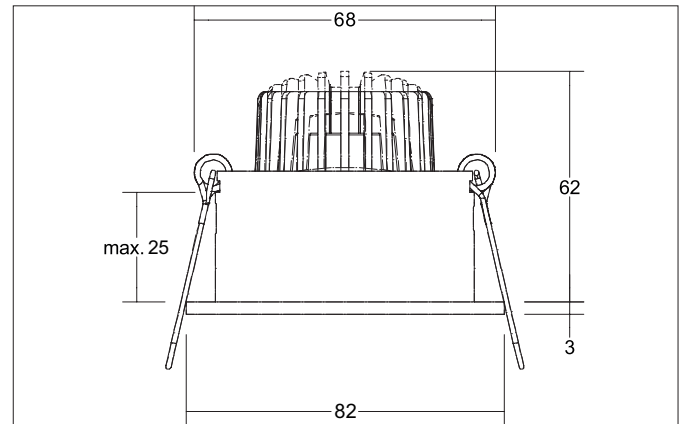

TIRRELdeep LED recessed spot set, on/off switchable

Article no. 38063073

Light.
For Generations.**Tender**

LED recessed spot set, on/off switchable, Round. Toolless ceiling installation by installation springs. Ceiling cut-out Ø 68 mm, Installation depth 62 mm, Outer diameter 82 mm, Weight 0,178 kg, Reflector silver with rotationssymmetrical, deep, wide distributed light intensity. optimal light distribution due to a glass transparent cover. Luminous flux 680 lm, Power 1 x 6 W, System Efficiency 113 lm/W, Light colour warm white, Correlated color temprature (CCT) 3.000 K, Colour rendering index CRI > 80, Housing material: Aluminium / Glass, Colour: White, Permissible ambient temperature (ta): -20 °C - +25 °C, Protection class (EN 61140): II, Degree of protection (DIN EN 60529): IP20. With electronic driver, on/off switchable.

Article data	
Article no.	38063073
GTIN	4251433950912
Series name	TIRRELdeep
Short description	LED recessed spot set, on/off switchable
Material	Aluminium / Glass
Colour	White
Type of surface	Matt
Shape	Round
Outer diameter	82 mm
Built-in diameter	68 mm
Installation depth	62 mm
Height	3 mm
Weight	0.178 kg

TIRRELdeep LED recessed spot set, on/off switchable

Article no. 38063073

Light.
For Generations.

Lighting technology	
Colour temperature	3.000 K
Light colour	White
Light output	Direct
Luminous flux	680 lm
System efficiency	113 lm/W
Colour rendering	CRI > 80
Reflector	High-gloss
Reflektorfarbe	silver
Beam angle	38°
Light sharing	Symmetric

Packing data	
Gross weight	0.202 kg
Length of packaging	100 mm
Packaging width	100 mm
Packaging height	100 mm
Disposal at end of life	This product must not be disposed of with household waste. You are obliged, to dispose of such electrical waste separately. By disposing of electrical waste and other old or defective electronics separately, you support recycling or other forms of re-use. In that way you help to take care and to avoid that harmful substances get into the environment.