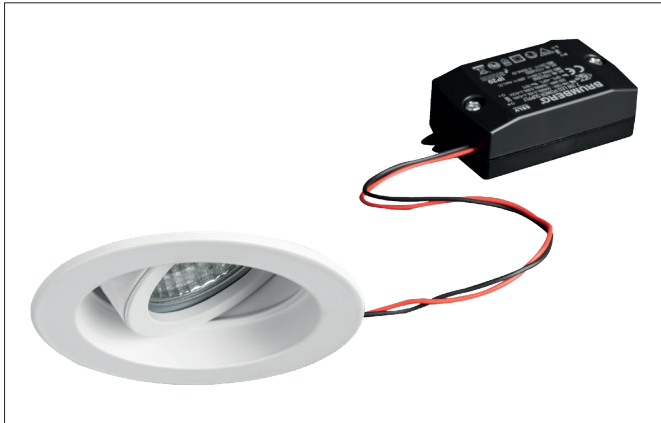

TIRRELdeep LED recessed spot set, on/off switchable

Article no. 38063073

Light.
For Generations.**Tender**

LED recessed spot set, on/off switchable, Round. Toolless ceiling installation by installation springs. Ceiling cut-out Ø 68 mm, Installation depth 62 mm, Outer diameter 82 mm, Weight 0,178 kg, Reflector silver with rotationssymmetrical, deep, wide distributed light intensity. optimal light distribution due to a glass transparent cover. Luminous flux 680 lm, Power 1 x 6 W, System Efficiency 113 lm/W, Light colour warm white, Correlated color temprature (CCT) 3.000 K, Colour rendering index CRI > 80, Housing material: Aluminium / Glass, Colour: White, Permissible ambient temperature (ta): -20 °C - +25 °C, Protection class (EN 61140): II, Degree of protection (DIN EN 60529): IP20. With electronic driver, on/off switchable.

Article data	
Article no.	38063073
GTIN	4251433950912
Series name	TIRRELdeep
Short description	LED recessed spot set, on/off switchable
Material	Aluminium / Glass
Colour	White
Type of surface	Matt
Shape	Round
Outer diameter	82 mm
Built-in diameter	68 mm
Installation depth	62 mm
Height	3 mm
Weight	0.178 kg

TIRRELdeep LED recessed spot set, on/off switchable

Article no. 38063073

Light.
For Generations.

Lighting technology	
Colour temperature	3.000 K
Light colour	White
Light output	Direct
Luminous flux	680 lm
System efficiency	113 lm/W
Colour rendering	CRI > 80
Reflector	High-gloss
Reflektorfarbe	silver
Beam angle	38°
Light sharing	Symmetric

Operating technology of the luminaire	
Lamp holder	Plug&Play
Power	6 W
Voltage type	DC
Current	350 mA
Lamp	LED
Protection class	III
Degree of protection	IP20
Bulb change possible	The light source of this luminaire may only be replaced by the manufacturer or a service technician commissioned by him or a similarly qualified person.