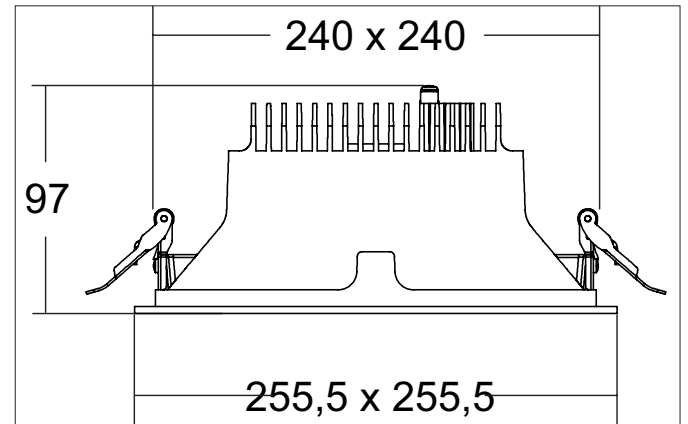

DIOS MEGA

Article no. 40679173

Light.
For Generations.**Tender**

, Square. Toolless ceiling installation by installation springs. Ceiling cut-out Ø 240 mm, Installation depth 82 mm, Outer diameter 255 mm, Weight 0,850 kg, Reflector white with rotationssymmetrical, deep, wide distributed light intensity. optimal light distribution due to a plastic, transparent cover. Luminous flux 2.941 lm, UGR < 19, Power 1 x 24,5 W, Light colour warm white, Correlated color temperature (CCT) 3.000 K, Colour rendering index CRI > 80, Rated life time L80/B10 at 25 °C: 50000 h, Rated life time L80/B50 at 25 °C: 50000 h, Housing material: Aluminium / Glass / Plastic, Colour: White structure, Permissible ambient temperature (ta): -20 °C - +25 °C, Protection class (EN 61140): II, Degree of protection (DIN EN 60529): IP20, .With electronic driver, on/off switchable.

Article data	
Article no.	40679173
GTIN	4251433995807
Series name	DIOS MEGA
Material	Aluminium / Glass / Plastic
Colour	White
Type of surface	Structure
Shape	Square
Outer diameter	255 mm
Built-in diameter	240 mm
Installation depth	82 mm
Weight	0.850 kg

DIOS MEGA

Article no. 40679173

Light.
For Generations.

Lighting technology	
Colour temperature	3.000 K
Light colour	White
Light output	Direct
Luminous flux	2,941 lm
System efficiency	120 lm/W
Colour rendering	CRI > 80
Reflector	Matt
Reflektorfarbe	white
Beam angle	59°
Glare evaluation	UGR < 19
Light sharing	Symmetric
Adjustable color temperature	No