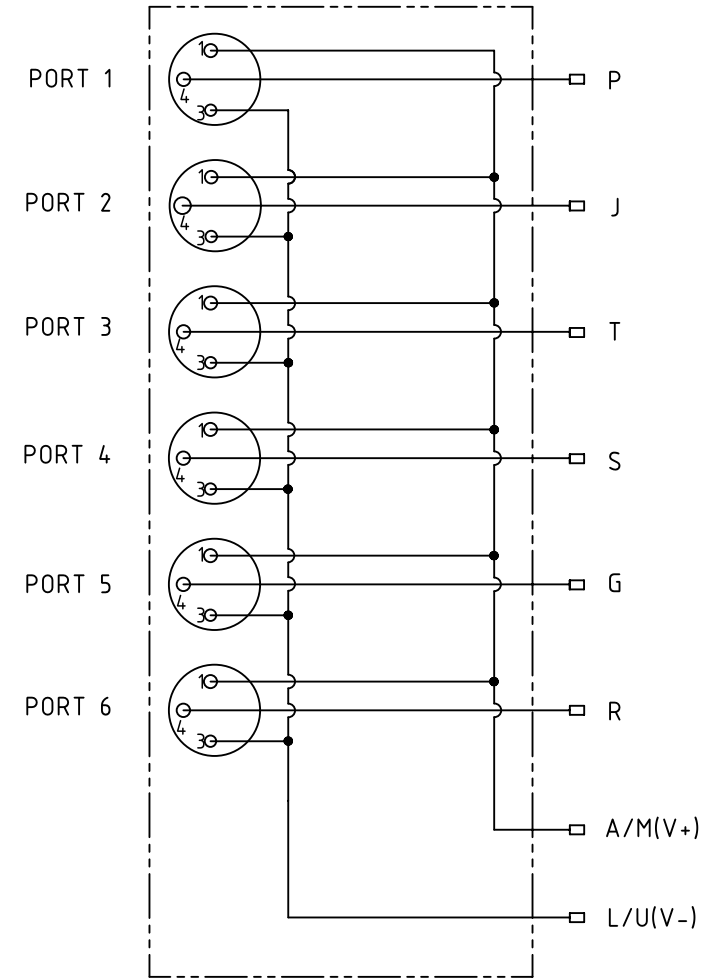

Loading plan

- Protection level: IP67
 - Temperature range: -25°C ... +85°C

| | | | | | | | | | | | | |
|--|---------------------|--|---|--|---------------------------|--|----------------------------------|--|--|--|---------------------|----------|
| | All rights reserved | | Created by COSTEA Costea | | Inspected by 402676 Gross | | Standardisation MUNTEANV Muntean | | Date 2020-07-17 | | State Final Release | |
| | Department HCS - RO | | Title har-SAB M8/6/3p M16 w/o LED | | Type TB | | Number 09070041010000 | | Doc-Key / ECM-Nr. 100905036/UGD/000/A 500000176715 | | Rev. A | Page 1/1 |
| HARTING Customised Solutions D-32339 Espelkamp | | | All Dimensions in mm Tech. Character. Free size tol. According to production drawing | | | | | | | | | |