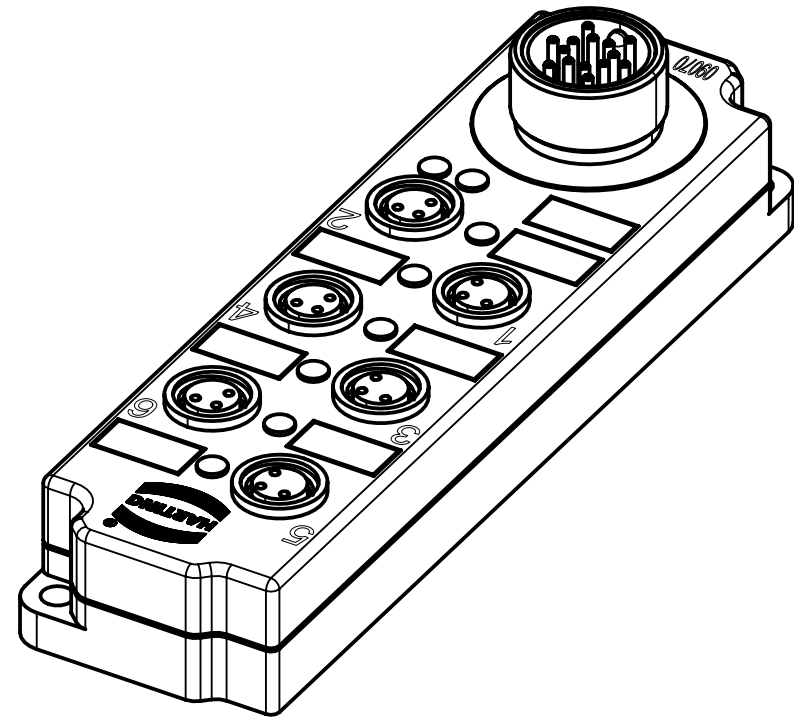

Loading plan

- Protection level: IP67
 - Temperature range: -25°C ... +85°C

| | | | | | | | | | | | | |
|--|---------------------|--|---|--|---------------------------|--|----------------------------------|--|--|--|---------------------|----------|
| | All rights reserved | | Created by COSTEA Costea | | Inspected by 402676 Gross | | Standardisation MUNTEANV Muntean | | Date 2020-07-17 | | State Final Release | |
| | Department HCS - RO | | Title har-SAB M8/6/3p M16 w/o LED | | Type TB | | Number 09070041010000 | | Doc-Key / ECM-Nr. 100905036/UGD/000/A 500000176715 | | Rev. A | Page 1/1 |
| HARTING Customised Solutions D-32339 Espelkamp | | | All Dimensions in mm Tech. Character. Free size tol. According to production drawing | | | | | | | | | |