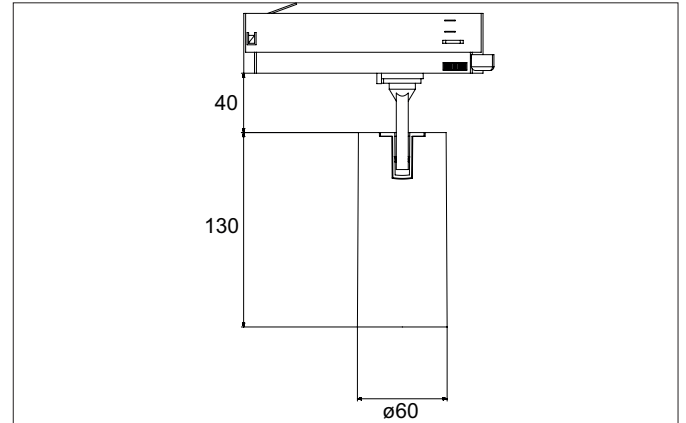

TRAXX MIDI LED track spotlight, on/off switchable

Article no. 88715165

Light.
For Generations.**Tender**

LED track spotlight, on/off switchable, Round. Ceiling cut-out Installation depth mm, Outer diameter 60 mm, Weight 0,606 kg, with rotationssymmetrical, deep, wide distributed light intensity. Luminous flux 2.554 lm, Power 1 x 21 W, Light colour neutral white, Correlated color temperature (CCT) 3.500 K, Colour rendering index CRI > 90, Rated life time L80/B50 at 25 °C: 50.000 h, Housing material: Aluminium / Glass / Plastic, Colour: Silver structure, Permissible ambient temperature (ta): -20 °C - +25 °C, Protection class (EN 61140): II, Degree of protection (DIN EN 60529): IP20, .With electronic driver, on/off switchable.

Article data	
Article no.	88715165
GTIN	4251433976301
Series name	TRAXX MIDI
Short description	LED track spotlight, on/off switchable
Material	Aluminium / Glass / Plastic
Colour	Silver
Type of surface	Structure
Shape	Round
Outer diameter	60 mm
Weight	0.606 kg

Mounting technology	
Mounting method	Surface mounting
Place of installation	Ceiling-mounted
Adjustability	Rotatable and adjustable head
Swivel angle	90°
Rotation angle	350°
Head adjustable angle	90°
Suitable for through-wiring	No

Packing data	
Gross weight	0.669 kg
Length of packaging	175 mm
Packaging width	175 mm
Packaging height	115 mm
Disposal at end of life	This product must not be disposed of with household waste. You are obliged, to dispose of such electrical waste separately. By disposing of electrical waste and other old or defective electronics separately, you support recycling or other forms of re-use. In that way you help to take care and to avoid that harmful substances get into the environment.