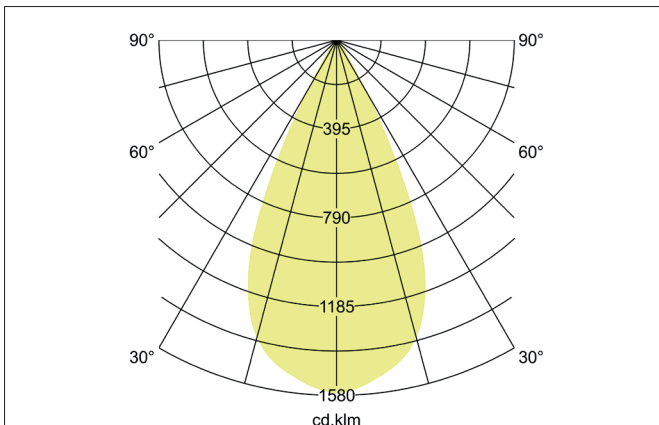

TRAXX MIDI LED track spotlight, on/off switchable

Article no. 88715165

Light.
For Generations.**Tender**

LED track spotlight, on/off switchable, Round. Ceiling cut-out Installation depth mm, Outer diameter 60 mm, Weight 0,606 kg, with rotationssymmetrical, deep, wide distributed light intensity. Luminous flux 2.554 lm, Power 1 x 21 W, Light colour neutral white, Correlated color temperature (CCT) 3.500 K, Colour rendering index CRI > 90, Rated life time L80/B50 at 25 °C: 50.000 h, Housing material: Aluminium / Glass / Plastic, Colour: Silver structure, Permissible ambient temperature (ta): -20 °C - +25 °C, Protection class (EN 61140): II, Degree of protection (DIN EN 60529): IP20, .With electronic driver, on/off switchable.

Article data	
Article no.	88715165
GTIN	4251433976301
Series name	TRAXX MIDI
Short description	LED track spotlight, on/off switchable
Material	Aluminium / Glass / Plastic
Colour	Silver
Type of surface	Structure
Shape	Round
Outer diameter	60 mm
Weight	0.606 kg