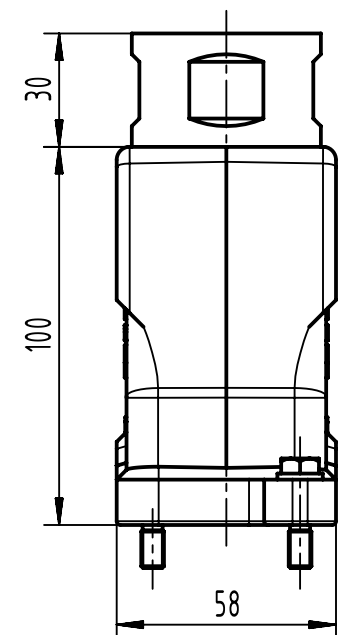

1 2 3 4 5 6

A

B

C

D

X (2:1)

	All Dimensions in mm Original Size DIN A4	Scale 1:2		Free size tol.		Ref.			
		Created by DEIMEL		Inspected by 100219		Standardisation		Date 2024-03-07	
	All rights reserved Department EL PD	Title Han 6HPR Hood Top M40-SL/HC-Mod 650A4kV				State Final Release		Doc-Key / ECM-Nr. 100193728/UGD/004/H 500000265117	
		HARTING D-32339 Espelkamp		Type TB		Number 19 40 006 0418		Rev. H	