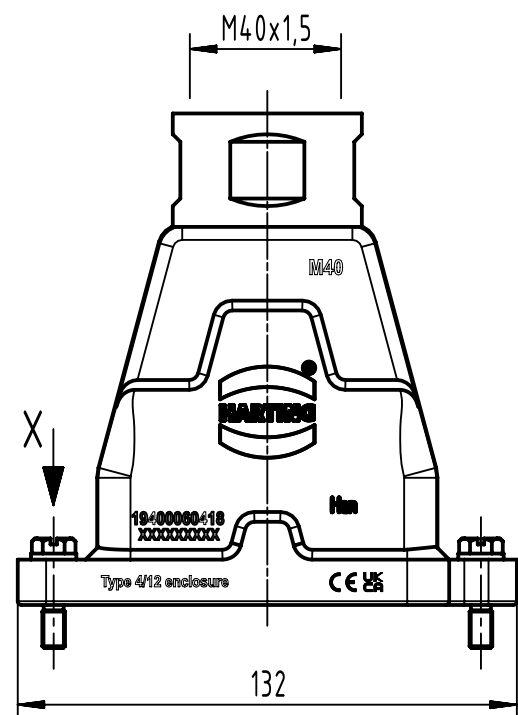

1 2 3 4 5 6

A

B

C

D

X (2:1)

	All Dimensions in mm Original Size DIN A4	Scale 1:2		Free size tol.		Ref.			
		Created by DEIMEL		Inspected by 100219		Standardisation		Date 2024-03-07	
	All rights reserved Department EL PD	Title Han 6HPR Hood Top M40-SL/HC-Mod 650A4kV				State Final Release		Doc-Key / ECM-Nr. 100193728/UGD/004/H 500000265117	
		HARTING D-32339 Espelkamp		Type TB		Number 19 40 006 0418		Rev. H	