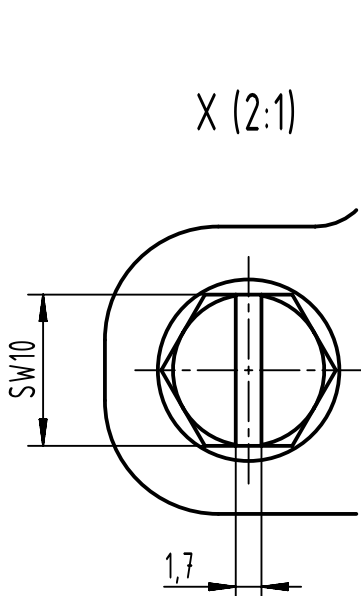

1 2 3 4 5 6

A

B

C

D

X (2:1)

	All Dimensions in mm Original Size DIN A4	Scale 1:2		Free size tol.		Ref.			
		Created by DEIMEL		Inspected by 100219		Standardisation		Date 2024-03-07	
	All rights reserved Department EL PD	Title Han 6HPR Hood Top M40-SL/HC-Mod 650A4kV				State Final Release		Doc-Key / ECM-Nr. 100193728/UGD/004/H 500000265117	
		HARTING D-32339 Espelkamp		Type TB		Number 19 40 006 0418		Rev. H	