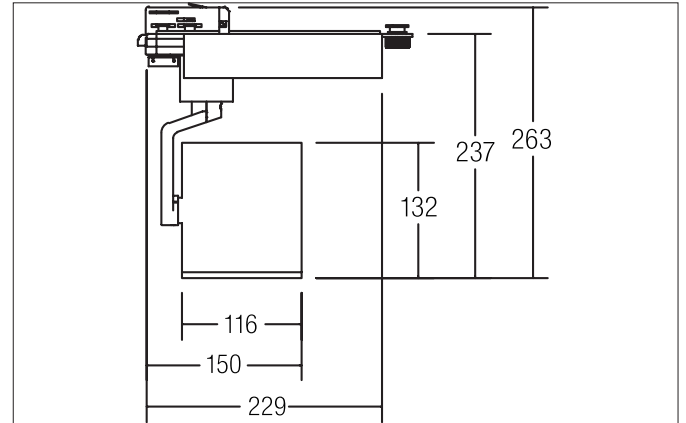

CORE LED track spotlight

Article no. 88377175

Light.
For Generations.**Tender**

LED track spotlight, Round. Luminaire diameter 116.0 mm, Hight 237.0 mm Weight 1.43 kg, with rotattionssymmetrical, deep, wide distributed light intensity. Luminous flux 3.695 lm, Power 1 x 45 W, System Efficiency 82 lm/W, Light colour neutral white, Correlated color temperature (CCT) 3.500 K, Colour rendering index CRI > 80, Housing material: Aluminium, Colour: White, Permissible ambient temperature (ta): -20 °C - +25 °C, Protection class (EN 61140): I, Degree of protection (DIN EN 60529): IP20. With electronic driver, on/off switchable.

Article data	
Article no.	88377175
GTIN	4251433900092
Series name	CORE
Short description	LED track spotlight
Material	Aluminium
Colour	White
Type of surface	Glossy
Shape	Round
Outer diameter	116 mm
Length	268 mm
Width	116 mm
Hight	237 mm
Weight	1.430 kg

CORE LED track spotlight

Article no. 88377175

Light.
For Generations.

Lighting technology	
Colour temperature	3.500 K
Light colour	White
Luminous flux	3,695 lm
System efficiency	82 lm/W
Colour rendering	CRI > 80
Reflector	High-gloss
Beam angle	38°
Light sharing	Symmetric

Packing data	
Gross weight	1.786 kg
Length of packaging	280 mm
Packaging width	280 mm
Packaging height	140 mm
Disposal at end of life	This product must not be disposed of with household waste. You are obliged, to dispose of such electrical waste separately. By disposing of electrical waste and other old or defective electronics separately, you support recycling or other forms of re-use. In that way you help to take care and to avoid that harmful substances get into the environment.