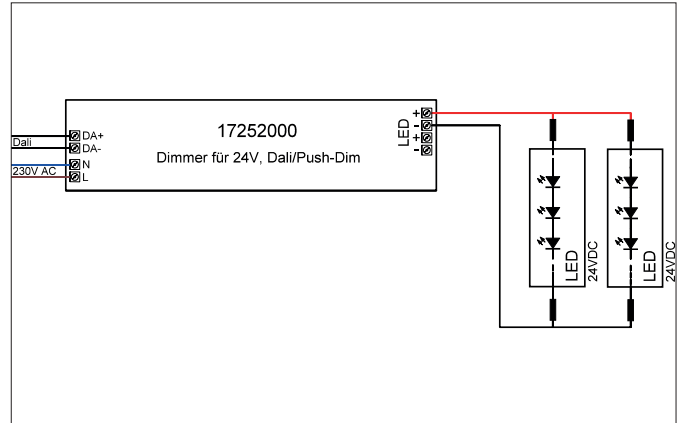

Article no. 17252000

Light.  
For Generations.

**Tender**  
LED power supply. Ceiling cut-out Installation depth mm, Length 290 mm, Width 45 mm, Weight 0,571 kg, ,with max: 150 W , Delivery without bulb.Housing material: Plastic, Colour: White, Permissible ambient temperature (ta): -20 °C - +25 °C, Protection class (EN 61140): II, Degree of protection (DIN EN 60529): IP20, .For connection to an external driver, which is not included in the scope of delivery of the luminaire. DALI-2/PUSH dimmable.

**Product Benefits**

- Plastic housing incl. strain relief
- protection class II
- dimmable via DALI-2
- Measuring point Tc (max) 85°C

Article data	
Article no.	17252000
GTIN	4251433955238
Material	Plastic
Colour	White
Length	290 mm
Width	45 mm
Hight	31 mm
Weight	0.571 kg

Article no. 17252000

Light.  
For Generations.

Operating technology of driver	
AC nominal voltage min	220 V
AC nominal voltage max	240 V
Frequenz max.	50 Hz
Protection class	II
Degree of protection	IP20
Starting current	90A Max.
Power min	1 W
Power	150 W
Control	DALI-2/PUSH
Power factor	0.95

Packing data	
Gross weight	0.611 kg
Length of packaging	90 mm
Packaging width	55 mm
Packaging height	109 mm
Disposal at end of life	<p>This product must not be disposed of with household waste. You are obliged, to dispose of such electrical waste separately.</p> <p>By disposing of electrical waste and other old or defective electronics separately, you support recycling or other forms of re-use. In that way you help to take care and to avoid that harmful substances get into the environment.</p>