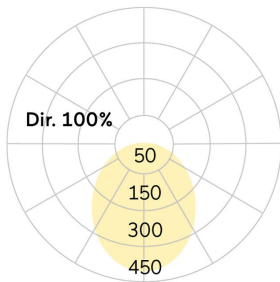

lightnet

Ringo Star-G3

Pendant luminaire - Direct light distribution

Article code: RG3OSL-840H-D1500-K