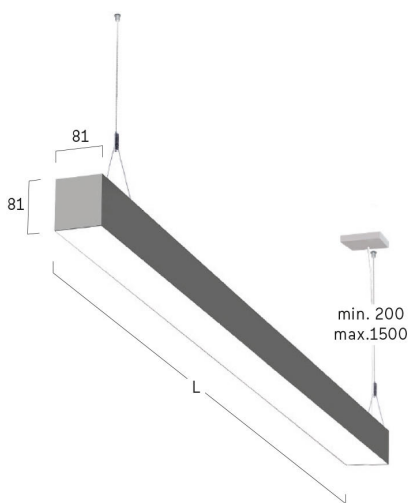

lightnet

Matric-G5

Pendant light-line - Direct light distribution

Article code: LG5OEL-830H-L1765-Y

Illustrations may only be similar and serve as an orientation.

Matric-G5. LED. Pendant light-line. Luminaire body made of high-quality aluminum profile. Surface finish Silver Anodised. Direct only light distribution. Colour temperature: 3000K (Warm White). Colour Rendering Index (CRI): >80. Opal diffuser for enhanced light transmission and perfect uniform illumination. Dimmable DALI. LxWxH (rectangular). L= 1765mm. W=81mm. H=81mm. Y-cord suspension with power supply cable and ceiling rose (Set). Pendant length max 1500mm. Power supply: transparent. Ceiling rose:

lightnet

Matric-G5

Pendant light-line - Direct light distribution

Article code: LG5OEL-830H-L1765-Y

Customer / Project: _____

Note: _____

Productname	Matric-G5
Lamp	LED
Installation Type	Pendant light-line
Surface finish	Silver Anodised
Light characteristics	Direct light distribution
Colour temperature	3000K
Colour Rendering Index (CRI)	CRI>80
Optical system	Opal diffuser
Control	Dimmable (DALI)
Length L/Diameter D (mm)	L=1765mm
Width W (mm)	W=81mm
Height H (mm)	H=81mm
Current/Power	High-Power
Luminous Flux	6741lm
Power consumption	59W
Suspension	Y-susp. (Set)
Ceiling rose colour	Ceiling rose: Matching luminaire`s surface colour
Pendant length (mm)	Pendant length max 1500mm
Degree of protection	IP20
Certification	Prüfzeichen: ENEC
Cable Colour	Power supply: transparent
LED lifetime	L80B10 (tq 25°C) = 50.000h
Photometric code	8 30 / 3 3 9
Photobiological class	RG0 (EN62471)
Indoor/Outdoor	Indoor: ta [ambient] max. 25°C
Weight (kg)	6kg