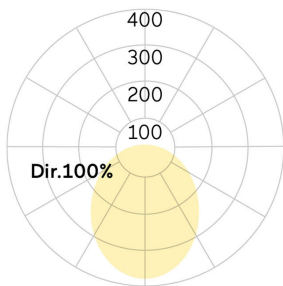

lightnet

Matric-G5

Pendant light-line - Direct light distribution

Article code: LG5OEL-830H-L1765-Y

Customer / Project: _____

Note: _____

Productname	Matric-G5
Lamp	LED
Installation Type	Pendant light-line
Surface finish	Silver Anodised
Light characteristics	Direct light distribution
Colour temperature	3000K
Colour Rendering Index (CRI)	CRI>80
Optical system	Opal diffuser
Control	Dimmable (DALI)
Length L/Diameter D (mm)	L=1765mm
Width W (mm)	W=81mm
Height H (mm)	H=81mm
Current/Power	High-Power
Luminous Flux	6741lm
Power consumption	59W
Suspension	Y-susp. (Set)
Ceiling rose colour	Ceiling rose: Matching luminaire`s surface colour
Pendant length (mm)	Pendant length max 1500mm
Degree of protection	IP20
Certification	Prüfzeichen: ENEC
Cable Colour	Power supply: transparent
LED lifetime	L80B10 (tq 25°C) = 50.000h
Photometric code	8 30 / 3 3 9
Photobiological class	RG0 (EN62471)
Indoor/Outdoor	Indoor: ta [ambient] max. 25°C
Weight (kg)	6kg