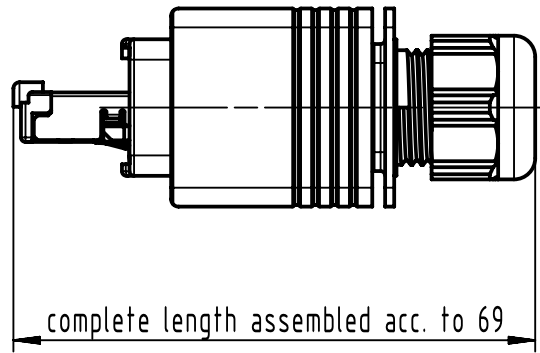

1 2 3 4 5 6

A

B

C

D

further information see product datasheet

	All Dimensions in mm Original Size DIN A4	Scale 1:1	Free size tol.		Ref.	
	All rights reserved Department EL PD	Created by ELLERMANN	Inspected by ZWAHR	Standardisation	Date 2023-06-26	State Final Release
HARTING D-32339 Espelkamp		Title Han PP RJ45 10G plastic plug set			Doc-Key / ECM-Nr. 100218594 / UGD / 001 / E 500000248235	
		Type TB	Number 09352250421		Rev. E	Page 1/1