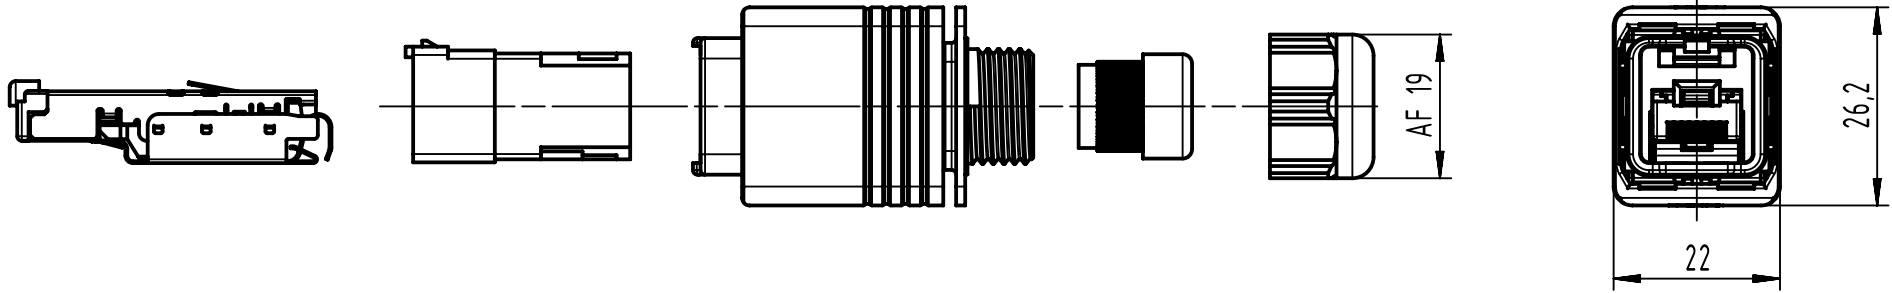

1 2 3 4 5 6

A

B

C

D

further information see product datasheet

	All Dimensions in mm Original Size DIN A4	Scale 1:1	Free size tol.		Ref.	
	All rights reserved Department EL PD	Created by ELLERMANN	Inspected by ZWAHR	Standardisation	Date 2023-06-26	State Final Release
HARTING D-32339 Espelkamp		Title Han PP RJ45 10G plastic plug set			Doc-Key / ECM-Nr. 100218594 / UGD / 001 / E 500000248235	
		Type TB	Number 09352250421		Rev. E	Page 1/1