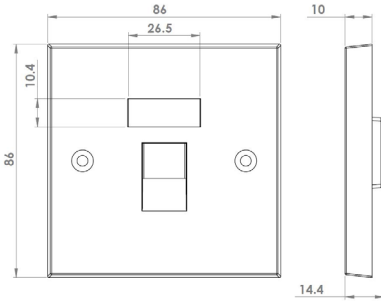

PRODUCT SPECIFICATIONS
UK Style Plastic Outlets and Accessories

MMCWDOUNI070