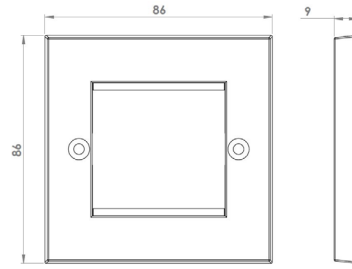

MMCWDOUNI030