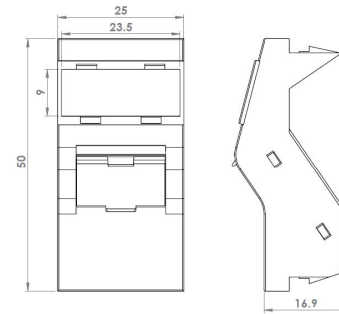

MMCANG0623