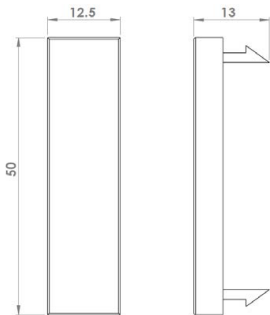

MMCWDOUNI052