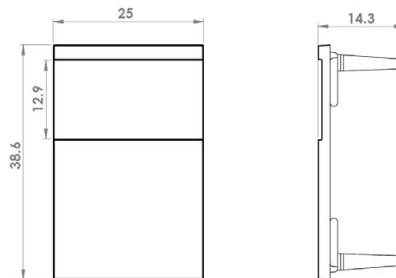

MECHANICAL SPECIFICATIONS

Dimensions: See page two
Materials: ABS plastic

COUNTRY OF ORIGIN

China

WARRANTY INFORMATION

For Leviton product warranties, go to [Leviton.com/ns/warranty](https://www.leviton.com/ns/warranty)

MMCWDOUNI042

MMCWDOUNI040

MMCBLK06C3

PRODUCT SPECIFICATIONS
UK Style Plastic Outlets and Accessories

UK Style Plastic Outlets and Accessories

| PART NUMBERS | | | |
|--|--------------------------------|--------------|--------------|
| Description | Weight per item in grams (nom) | Qty per pack | Part No. |
| 25 x 50 mm Shuttered Module, white | 10 | 10 | MMCWDOUNI062 |
| 25 x 50 mm Angled Shuttered Module, white | 10 | 10 | MMCANG0623 |
| 50 x 50 mm Blank, white | 10 | 10 | MMCWDOUNI040 |
| 25 x 50 mm Blank, white | 5 | 10 | MMCWDOUNI042 |
| 12.5 x 50 mm Blank, white | 3 | 10 | MMCWDOUNI052 |
| 86 x 86 mm Single Gang Faceplate, white | 20 | 10 | MMCWDOUNI030 |
| 86 x 147 mm Double Gang Faceplate, white | 30 | 10 | MMCWDOUNI031 |
| 86 x 86 mm Single Gang, 1 Port, Shuttered Faceplate, white | 30 | 10 | MMCWDOUNI070 |
| 86 x 86 mm Single Gang, 2 Port, Shuttered Faceplate, white | 30 | 10 | MMCWDOUNI071 |
| 32 mm Deep, Single Gang Backbox, white | 50 | 10 | MMCSGBB32001 |
| 44 mm Deep, Single Gang Backbox, white | 70 | 10 | MMCSGBB44001 |
| 32 mm Deep, Double Gang Backbox, white | 50 | 10 | MMCDGBB32002 |
| 44 mm Deep, Double Gang Backbox, white | 70 | 10 | MMCDGBB44002 |
| 38 x 25 mm Blank, white | 5 | 10 | MMCBLK06C3 |