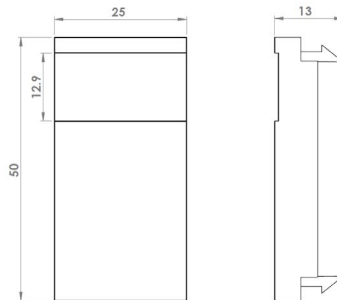

MECHANICAL SPECIFICATIONS

Dimensions: See page two
Materials: ABS plastic

COUNTRY OF ORIGIN

China

WARRANTY INFORMATION

For Leviton product warranties, go to [Leviton.com/ns/warranty](https://www.leviton.com/ns/warranty)

MMCWDOUNI042

MMCWDOUNI040

MMCBLK06C3

PRODUCT SPECIFICATIONS
UK Style Plastic Outlets and Accessories

UK Style Plastic Outlets and Accessories

| PART NUMBERS | | | |
|--|--------------------------------|--------------|--------------|
| Description | Weight per item in grams (nom) | Qty per pack | Part No. |
| 25 x 50 mm Shuttered Module, white | 10 | 10 | MMCWDOUNI062 |
| 25 x 50 mm Angled Shuttered Module, white | 10 | 10 | MMCANG0623 |
| 50 x 50 mm Blank, white | 10 | 10 | MMCWDOUNI040 |
| 25 x 50 mm Blank, white | 5 | 10 | MMCWDOUNI042 |
| 12.5 x 50 mm Blank, white | 3 | 10 | MMCWDOUNI052 |
| 86 x 86 mm Single Gang Faceplate, white | 20 | 10 | MMCWDOUNI030 |
| 86 x 147 mm Double Gang Faceplate, white | 30 | 10 | MMCWDOUNI031 |
| 86 x 86 mm Single Gang, 1 Port, Shuttered Faceplate, white | 30 | 10 | MMCWDOUNI070 |
| 86 x 86 mm Single Gang, 2 Port, Shuttered Faceplate, white | 30 | 10 | MMCWDOUNI071 |
| 32 mm Deep, Single Gang Backbox, white | 50 | 10 | MMCSGBB32001 |
| 44 mm Deep, Single Gang Backbox, white | 70 | 10 | MMCSGBB44001 |
| 32 mm Deep, Double Gang Backbox, white | 50 | 10 | MMCDGBB32002 |
| 44 mm Deep, Double Gang Backbox, white | 70 | 10 | MMCDGBB44002 |
| 38 x 25 mm Blank, white | 5 | 10 | MMCBLK06C3 |