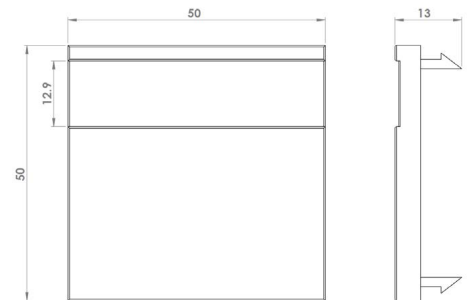

MECHANICAL SPECIFICATIONS

Dimensions: See page two
Materials: ABS plastic

COUNTRY OF ORIGIN

China

WARRANTY INFORMATION

For Leviton product warranties, go to [Leviton.com/ns/warranty](https://www.leviton.com/ns/warranty)

MMCWDOUNI042

MMCWDOUNI040

MMCBLK06C3

PRODUCT SPECIFICATIONS
UK Style Plastic Outlets and Accessories

UK Style Plastic Outlets and Accessories

| PART NUMBERS | | | |
|--|--------------------------------|--------------|--------------|
| Description | Weight per item in grams (nom) | Qty per pack | Part No. |
| 25 x 50 mm Shuttered Module, white | 10 | 10 | MMCWDOUNI062 |
| 25 x 50 mm Angled Shuttered Module, white | 10 | 10 | MMCANG0623 |
| 50 x 50 mm Blank, white | 10 | 10 | MMCWDOUNI040 |
| 25 x 50 mm Blank, white | 5 | 10 | MMCWDOUNI042 |
| 12.5 x 50 mm Blank, white | 3 | 10 | MMCWDOUNI052 |
| 86 x 86 mm Single Gang Faceplate, white | 20 | 10 | MMCWDOUNI030 |
| 86 x 147 mm Double Gang Faceplate, white | 30 | 10 | MMCWDOUNI031 |
| 86 x 86 mm Single Gang, 1 Port, Shuttered Faceplate, white | 30 | 10 | MMCWDOUNI070 |
| 86 x 86 mm Single Gang, 2 Port, Shuttered Faceplate, white | 30 | 10 | MMCWDOUNI071 |
| 32 mm Deep, Single Gang Backbox, white | 50 | 10 | MMCSGBB32001 |
| 44 mm Deep, Single Gang Backbox, white | 70 | 10 | MMCSGBB44001 |
| 32 mm Deep, Double Gang Backbox, white | 50 | 10 | MMCDGBB32002 |
| 44 mm Deep, Double Gang Backbox, white | 70 | 10 | MMCDGBB44002 |
| 38 x 25 mm Blank, white | 5 | 10 | MMCBLK06C3 |