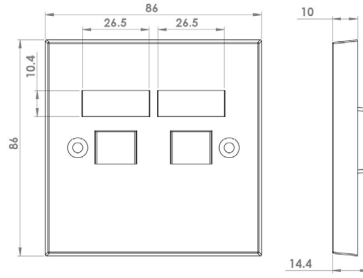

MMCWDOUNI071