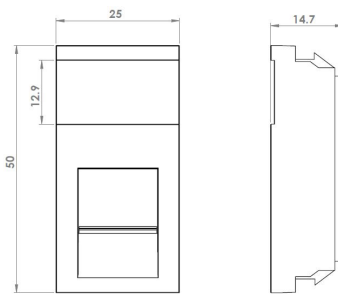

MMCWDOUNI062