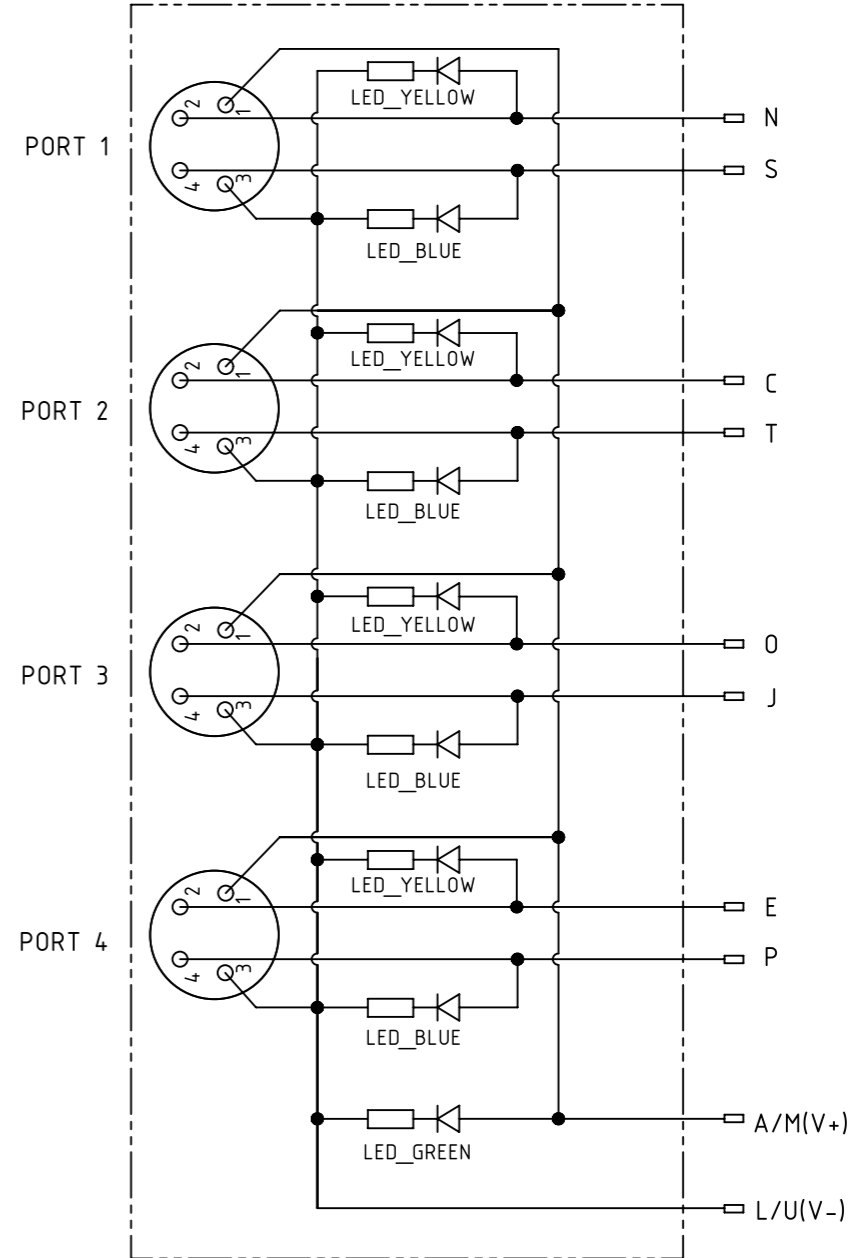

- Protection level: IP67  
 - Temperature range: -25°C ... +85°C

Loading plan

remark:  
 • channel B working: YE  
 • channel A working: BU  
 • twin-channel working: WH

	All rights reserved	Created by STOCHECIC Stocheici	Inspected by COSTEA Costea	Standardisation MUNTEANV Muntean	Date 2019-06-19	State Final Release
	Department HCS - RO	Title har-SAB M8/4/4p M16/14p		Doc-Key / ECM-Nr. 100838735/UGD/001/A 500000153833		
HARTING Customised Solutions D-32339 Espelkamp		Type TB	Number 090700401101		Rev. A	Page 1/1