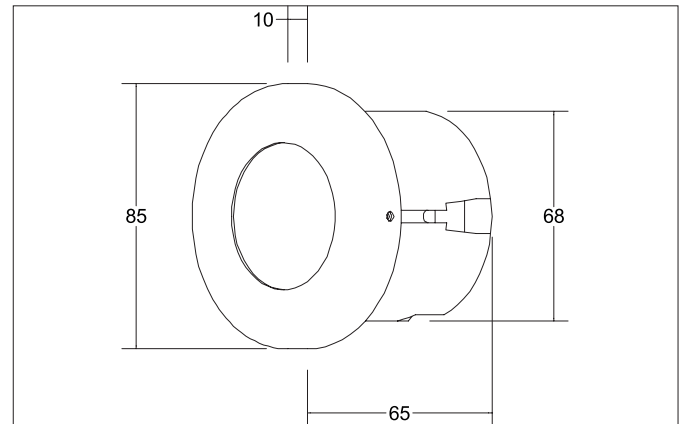

TEDO-R LED wall recessed light  
Article no. R3941R

Light.  
For Generations.

#### Tender

LED wall recessed light, white structure, Round. Recessed mounting, Wall-mounted Including a converter for connection with the 230-V mains voltage, on/off switchable, and cavity wall mounting box  $\varnothing$  68 mm / installation depth: 65 mm Mounting method: Recessed mounting, Place of installation: Wall-mounted, Material: Stainless steel / Acrylic / Plastic, Degree of protection: according to DIN EN 60529 IP20, Protection class: (EN 61140) I, Voltage: 230V AC 50Hz, Power: 1.2W, Amount of light sources / fittings: 1.0 Qty, Adjustability: Not adjustable, With control gear: Yes, Dimmable: No, Control: on/off.

Article data	
Article no.	R3941R
GTIN	4250047758358
Series name	TEDO-R
Short description	LED wall recessed light
Material	Stainless steel
Colour	White
Type of surface	Structure
Shape	Round
Outer diameter	85 mm
Built-in diameter	68 mm
Installation depth	65 mm
Height	10 mm
Weight	0.236 kg

Mounting technology	
Mounting method	Recessed mounting
Place of installation	Wall-mounted
Adjustability	Not adjustable
Material cover	Plastic, opal

Packing data	
Gross weight	0.265 kg
Length of packaging	95 mm
Packaging width	75 mm
Packaging height	95 mm
Disposal at end of life	This product must not be disposed of with household waste. You are obliged, to dispose of such electrical waste separately. By disposing of electrical waste and other old or defective electronics separately, you support recycling or other forms of re-use. In that way you help to take care and to avoid that harmful substances get into the environment.