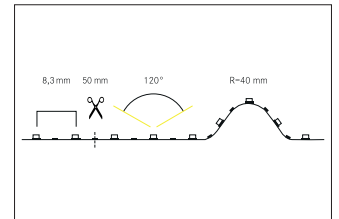

QualityFlex Select flex lighting 50 mm, CRI > 90, 28,8 W / m, IP00

Artikel-Nr. 75206005

QualityFlex Select flex lighting 50 mm, CRI > 90, 28,8 W / m, IP00, white, 6.000K, CRI > 90. LED flex lighting for decorative, technical as well as efficient lighting of light coves, linear applications and backlighting, basic or general lighting of rooms, architectural applications and for areas where high illumination is required, such as indirect or direct lighting, luminous ceilings, gastronomy lighting and much more. Länge: 50.0 mm Lampenleistung je Meter: 28.8 W/m, Schutzart raumseitig: IP00, Schutzklasse: III, Spannung: 24V DC, Abstrahlwinkel: 120.0 °, 120 LEDs pro Meter, Chip-Abstand (Short Pitch) : 8,3mm. Zur Individuellen Anwendung kann die LED-Flexplatine alle 50 mm eingekürzt werden. Die maximale Systemlänge von 3.000mm darf mit einer Einspeisung nicht überschritten werden. This luminaire contains incorporated and non-exchangeable LED light sources.

Artikel-Nr.	75206005
Stand:	06.12.2021 12:06

Colour temperature	6000 K
Colour	White
Length	50 mm
Beam angle	120 °
Amount of light sources / fittings	6 Qty
Lamp	LED
scope of delivery	Including connecting cable on one side, length 350 mm

Voltage	24V
Degree of protection	IP00
Protection class	III
Length	50 mm
Width	10 mm
Aufbauhöhe	1.4 mm
Circuit type	Parallel conduction