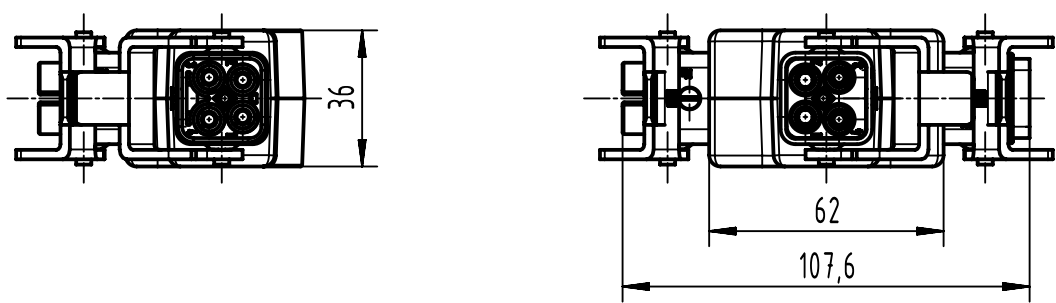

1 2 3 4 5 6

A

B

C

D

| | | | | | | |
|------------------------------|---|--|--------------------------|-----------------|--|------------------------|
| | All rights reserved Department EL PD | All Dimensions in mm Original Size DIN A4 | | Scale 1:2 | Free size tol. | Ref. Sub. |
| | | Created by HOLLERT | Inspected by RIEPE | Standardisation | Date 2023-02-07 | State Final Release |
| HARTING D-32339 Espelkamp | | Title Han-Power T with Han Q4/0 | | | Doc-Key / ECM-Nr. 100557238/UGD/007/H 500000236597 | |
| | | Type TB | Number 09 12 008 4756 | | Rev. H | Page 1/1 |