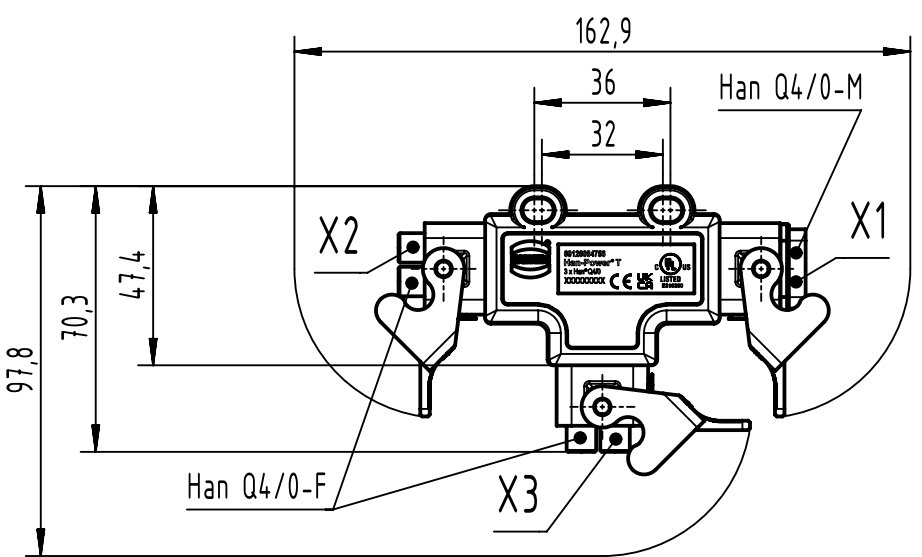

1 2 3 4 5 6

A

B

C

D

| | | | | | | |
|------------------------------|---|--|--------------------------|-----------------|--|------------------------|
| | All rights reserved Department EL PD | All Dimensions in mm Original Size DIN A4 | | Scale 1:2 | Free size tol. | Ref. Sub. |
| | | Created by HOLLERT | Inspected by RIEPE | Standardisation | Date 2023-02-07 | State Final Release |
| HARTING D-32339 Espelkamp | | Title Han-Power T with Han Q4/0 | | | Doc-Key / ECM-Nr. 100557238/UGD/007/H 500000236597 | |
| | | Type TB | Number 09 12 008 4756 | | Rev. H | Page 1/1 |