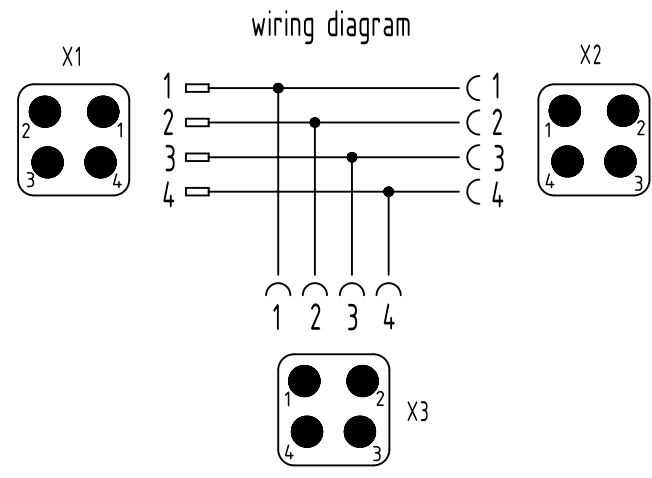

1 2 3 4 5 6

A

B

C

D

| | | | | | | |
|------------------------------|---|--|--------------------------|-----------------|--|------------------------|
| | All rights reserved Department EL PD | All Dimensions in mm Original Size DIN A4 | | Scale 1:2 | Free size tol. | Ref. Sub. |
| | | Created by HOLLERT | Inspected by RIEPE | Standardisation | Date 2023-02-07 | State Final Release |
| HARTING D-32339 Espelkamp | | Title Han-Power T with Han Q4/0 | | | Doc-Key / ECM-Nr. 100557238/UGD/007/H 500000236597 | |
| | | Type TB | Number 09 12 008 4756 | | Rev. H | Page 1/1 |