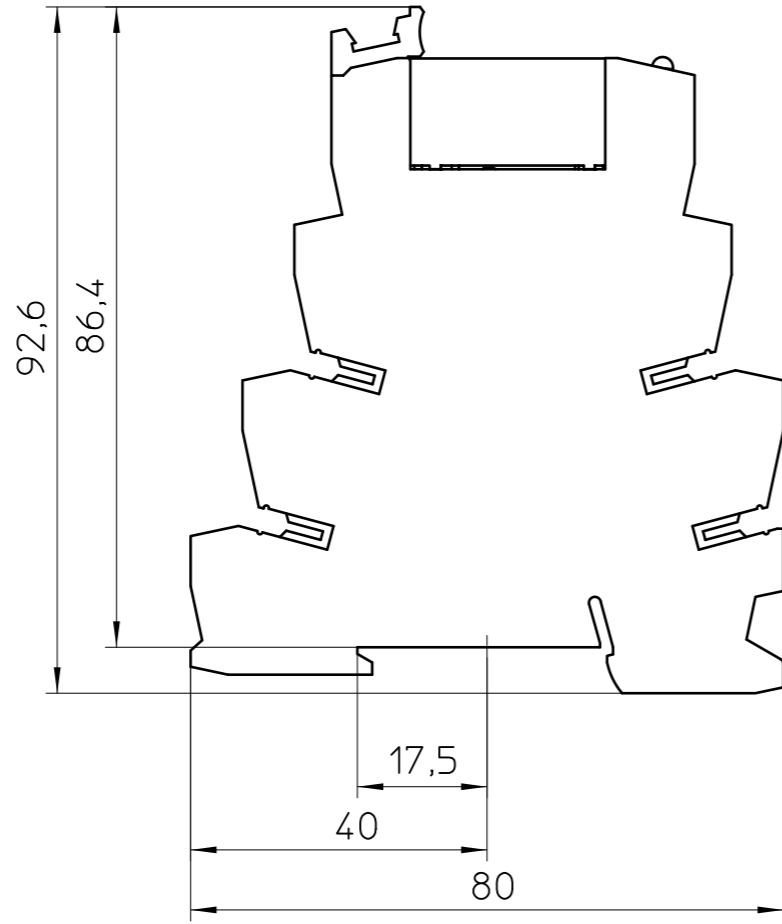

General Information

- Simplified representation
- Document excluded from change process
- Linear dimensions [mm]

	document-No. / RI	date	scale
	01102078 / 03	02.06.2021	1:1
	ident.-No.	document-type	
	2966663	TECDC 2D_Productdrawing	
page 1	of 1	description	
		PLC-OSC-230UC/ 24DC/ 2	