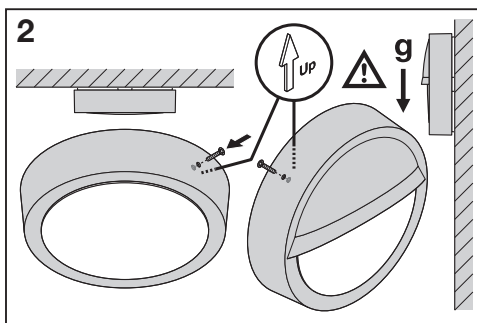

SURFACE BULKHEAD RING*

* not included

	EAN	Ø x h [mm]	⚙️
SF BLKH RING 250 WT	4058075399334	258x57	0.21kg
SF BLKH RING 250 BK	4058075399358	258x57	0.21kg
SF BLKH RING 300 WT	4058075399372	308x57	0.28kg
SF BLKH RING 300 BK	4058075399396	308x57	0.28kg

SURFACE BULKHEAD EYELID*

* not included

	EAN	Ø x h [mm]	⚙️
SF BLKH EYELID 250 WT	4058075375482	258x64	0.21kg
SF BLKH EYELID 250 BK	4058075375505	258x64	0.21kg
SF BLKH EYELID 300 WT	4058075375529	308x65	0.28kg
SF BLKH EYELID 300 BK	4058075375543	308x65	0.28kg