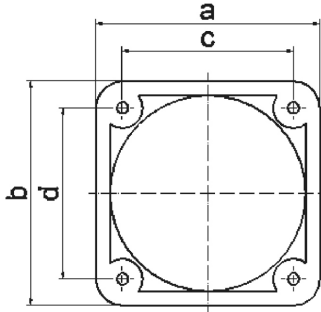

Accessories sockets - 70x70

Product description	
BALS-Prd.-Nr	189
EAN	4024941001892
product category (PG)	Mounting frame
colour code 1 (KF1)	gray RAL 7035
Height	80mm
Width	80mm
Depth	13mm
Flange size vertical	80mm
Flange size horizontal	80mm

Product description	
Drill hole distance vertical	70mm
Drill hole distance horizontal	70mm
material of enclosure (GM)	Polyamide

Logistics data	
Weight/pcs	0.017 kg / Piece
Packaging	Bag
Content amount	1 ST
EAN	4024941001892
Length	13 mm
Width	80 mm
Height	80 mm
Weight	0.018 kg
Volume	83.2 ccm
Packaging	Carton
Content amount	100 ST
EAN	4024941326995
Length	275 mm
Width	175 mm
Height	137 mm
Weight	1.825 kg

Logistics data

Volume	5,737.5 ccm
--------	-------------

30 MB 182

a	b	c	d	e	Bestell-Nr.
50	50	38	38	13	1843
54	54	44	44	10	1847
57	66	47	47	10	1848
60	60	50	50	10	1849
62	62	52	52	10	1850
62	70	52	60	10	1851