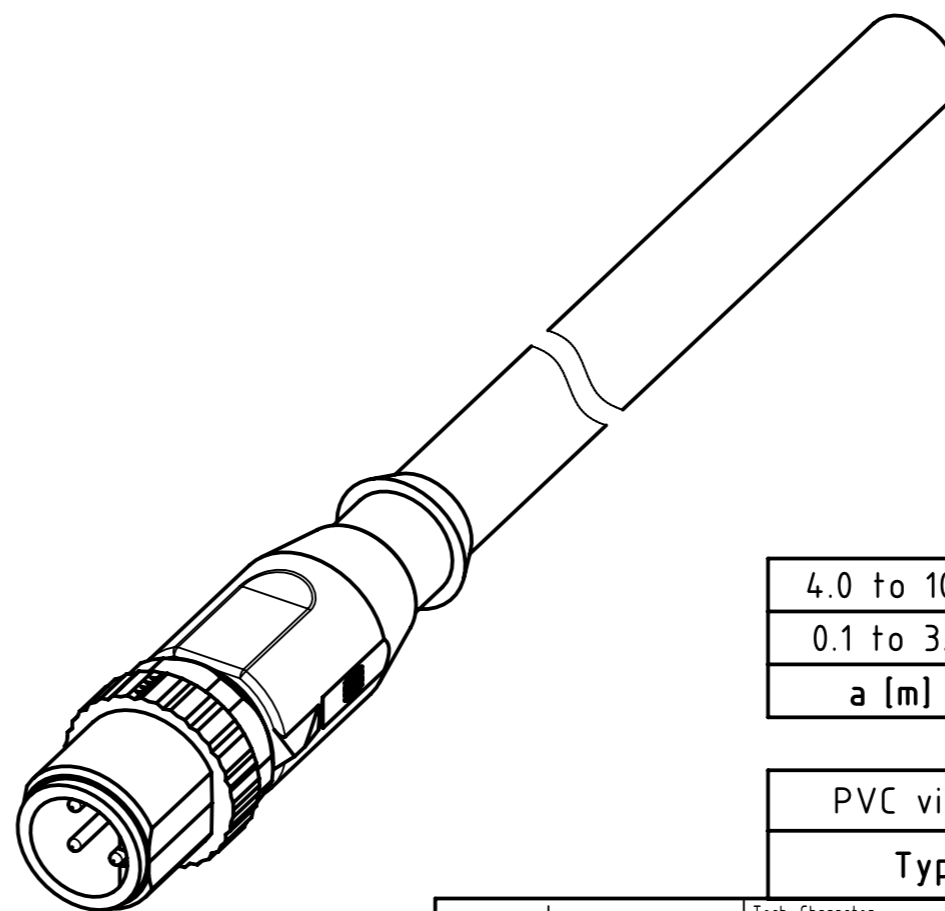

Connector Location A

Connector Location B

- Protection level: IP67
 - Temperature range: -30°C ... +60°C

4.0 to 100	±1%
0.1 to 3.9	+0.04
a [m]	Tolerance

length in "1m" step	100	XXX=000
	99	XXX=990
	.	.
	12	XXX=120
	11	XXX=110
length in "0.1m" step	10	XXX=100
	9.9	XXX=099
	9.8	XXX=098
	.	.
	0.4	XXX=004
	0.3	XXX=003
	0.2	XXX=002
0.1	XXX=001	
Step	a [m]	XXX

PVC violet, 2xAWG22	21348800486XXX
Type of cable	Part no.

All rights reserved Department HCS - RO HARTING Customised Solutions D-32339 Espelkamp	All Dimensions in mm Tech. Character. Free size tol. According to production drawing	Created by STOCEVIC Stoceci	Inspected by COSTEA Costea	Standardisation MUNTEANV Muntean	Date 2023-07-10	State Final Release	Doc-Key / ECM-Nr. 100579378/UGD/009/B 50000247182
	Title M12 Cable Assembly B-cod st/- m/-	Type TB	Number 21348800486XXX	Rev. B	Page 1/1		