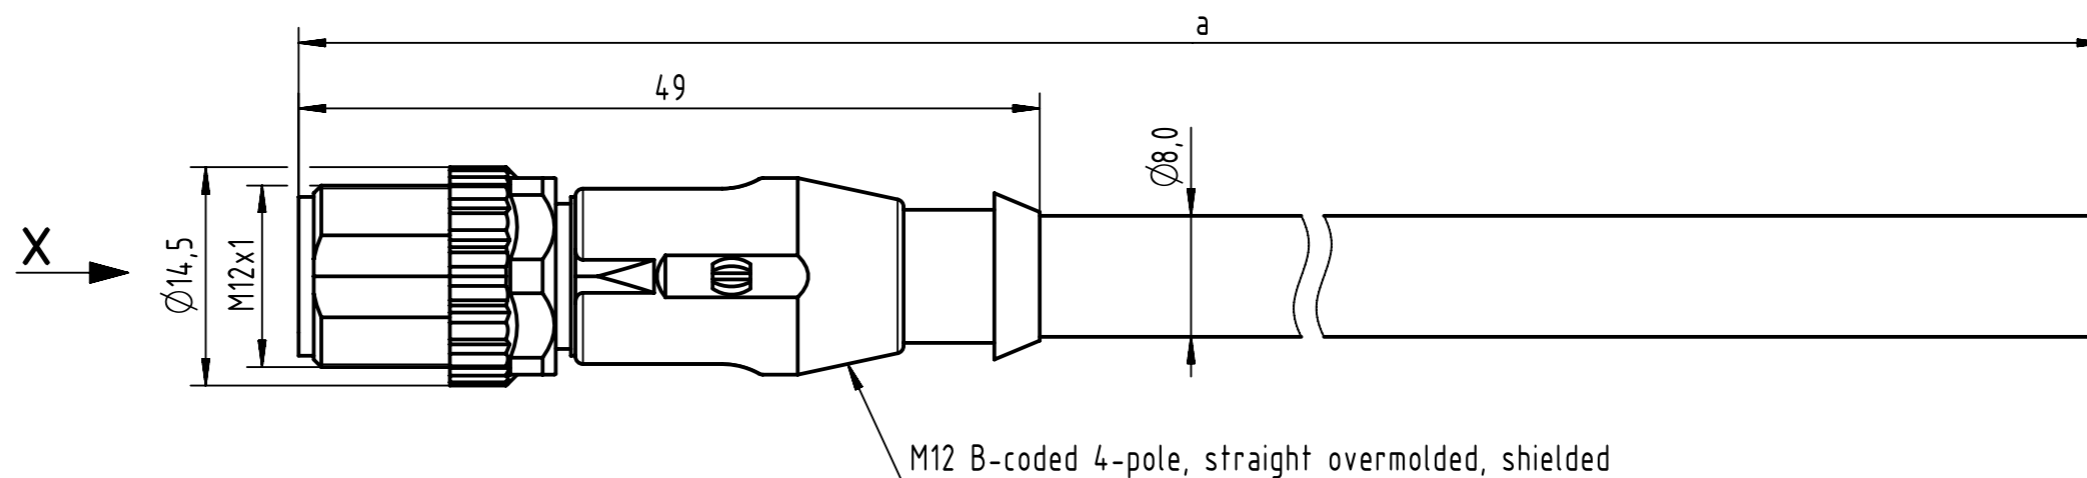

Connector Location A

Connector Location B

- Protection level: IP67
 - Temperature range: -30°C ... +60°C

4.0 to 100	±1%
0.1 to 3.9	+0.04
a [m]	Tolerance

length in "1m" step	100	XXX=000
	99	XXX=990
	.	.
	12	XXX=120
	11	XXX=110
length in "0.1m" step	10	XXX=100
	9.9	XXX=099
	9.8	XXX=098
	.	.
	0.4	XXX=004
	0.3	XXX=003
	0.2	XXX=002
0.1	XXX=001	
Step	a [m]	XXX

PVC violet, 2xAWG22	21348800486XXX
Type of cable	Part no.

All rights reserved Department HCS - RO HARTING Customised Solutions D-32339 Espelkamp	All Dimensions in mm Tech. Character. Free size tol. According to production drawing	Created by STOCEVIC Stoceci	Inspected by COSTEA Costea	Standardisation MUNTEANV Muntean	Date 2023-07-10	State Final Release	Doc-Key / ECM-Nr. 100579378/UGD/009/B 50000247182
	Title M12 Cable Assembly B-cod st/- m/-	Type TB	Number 21348800486XXX	Rev. B	Page 1/1		