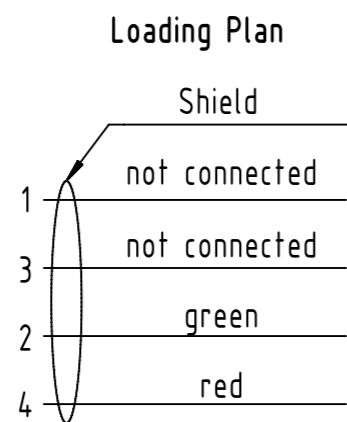

Connector Location A

Connector Location B

- Protection level: IP67
 - Temperature range: -30°C ... +60°C

4.0 to 100	±1%
0.1 to 3.9	+0.04
a [m]	Tolerance

length in "1m" step	100	XXX=000
	99	XXX=990
	.	.
	12	XXX=120
	11	XXX=110
length in "0.1m" step	10	XXX=100
	9.9	XXX=099
	9.8	XXX=098
	.	.
	0.4	XXX=004
	0.3	XXX=003
	0.2	XXX=002
0.1	XXX=001	
Step	a [m]	XXX

PVC violet, 2xAWG22	21348800486XXX
Type of cable	Part no.

All rights reserved Department HCS - RO HARTING Customised Solutions D-32339 Espelkamp	All Dimensions in mm Tech. Character. Free size tol. According to production drawing	Created by STOCEVIC Stoceci	Inspected by COSTEA Costea	Standardisation MUNTEANV Muntean	Date 2023-07-10	State Final Release	Doc-Key / ECM-Nr. 100579378/UGD/009/B 50000247182
	Title M12 Cable Assembly B-cod st/- m/-	Type TB	Number 21348800486XXX	Rev. B	Page 1/1		