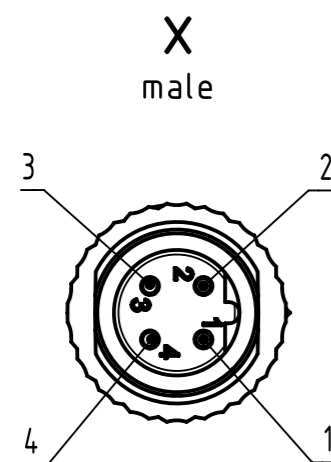

Connector Location A

Connector Location B

- Protection level: IP67
 - Temperature range: -30°C ... +60°C

4.0 to 100	±1%
0.1 to 3.9	+0.04
a [m]	Tolerance

length in "1m" step	100	XXX=000
	99	XXX=990
	.	.
	12	XXX=120
	11	XXX=110
length in "0.1m" step	10	XXX=100
	9.9	XXX=099
	9.8	XXX=098
	.	.
	0.4	XXX=004
	0.3	XXX=003
	0.2	XXX=002
0.1	XXX=001	
Step	a [m]	XXX

PVC violet, 2xAWG22	21348800486XXX
Type of cable	Part no.

All rights reserved Department HCS - RO HARTING Customised Solutions D-32339 Espelkamp	All Dimensions in mm Tech. Character. Free size tol. According to production drawing	Created by STOCEVIC Stoceci	Inspected by COSTEA Costea	Standardisation MUNTEANV Muntean	Date 2023-07-10	State Final Release	Doc-Key / ECM-Nr. 100579378/UGD/009/B 50000247182
	Title M12 Cable Assembly B-cod st/- m/-	Type TB	Number 21348800486XXX	Rev. B	Page 1/1		