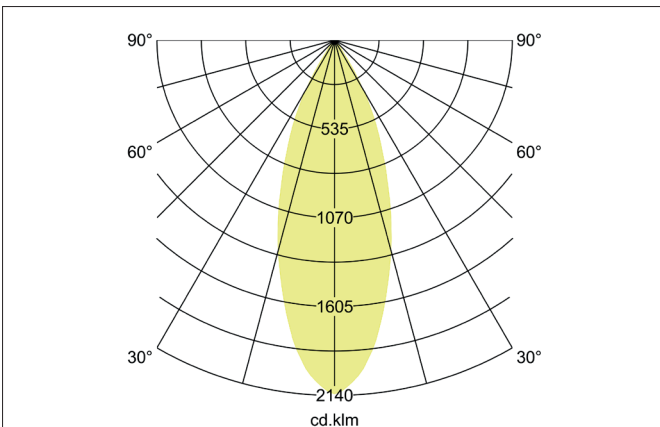

**TRAXX MINI LED track spotlight, on/off switchable**  
 Article no. 88704163

Light.  
 For Generations.

**Tender**  
 LED track spotlight, on/off switchable, Round. Ceiling cut-out Installation depth mm, Outer diameter 50 mm, Weight 0,378 kg, with rotationssymmetrical, deep, wide distributed light intensity. Luminous flux 1.733 lm, Power 1 x 14,5 W, Light colour warm white, Correlated color temperature (CCT) 3.000 K, Colour rendering index CRI > 90, Rated life time L80/B50 at 25 °C: 50.000 h, Housing material: Aluminium / Glass / Plastic, Colour: Silver structure, Permissible ambient temperature (ta): -20 °C - +25 °C, Protection class (EN 61140): II, Degree of protection (DIN EN 60529): IP20, .With electronic driver, on/off switchable.

Article data	
Article no.	88704163
GTIN	4251433975793
Series name	TRAXX MINI
Short description	LED track spotlight, on/off switchable
Material	Aluminium / Glass / Plastic
Colour	Silver
Type of surface	Structure
Shape	Round
Outer diameter	50 mm
Weight	0.378 kg

**TRAXX MINI LED track spotlight, on/off switchable**

Article no. 88704163

Light.  
For Generations.

Lighting technology	
Colour temperature	3.000 K
Light colour	White
Luminous flux	1,733 lm
System efficiency	120 lm/W
Colour rendering	CRI > 90
Reflector	High-gloss
Beam angle	40°
Light sharing	Symmetric