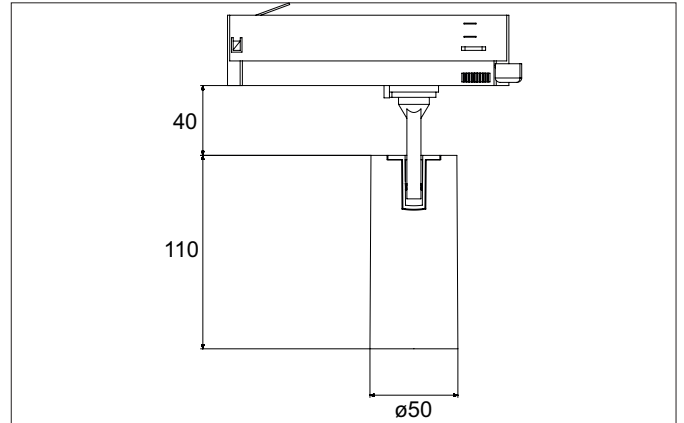

**TRAXX MINI LED track spotlight, on/off switchable**  
 Article no. 88704163

Light.  
 For Generations.

**Tender**  
 LED track spotlight, on/off switchable, Round. Ceiling cut-out Installation depth mm, Outer diameter 50 mm, Weight 0,378 kg, with rotationssymmetrical, deep, wide distributed light intensity. Luminous flux 1.733 lm, Power 1 x 14,5 W, Light colour warm white, Correlated color temperature (CCT) 3.000 K, Colour rendering index CRI > 90, Rated life time L80/B50 at 25 °C: 50.000 h, Housing material: Aluminium / Glass / Plastic, Colour: Silver structure, Permissible ambient temperature (ta): -20 °C - +25 °C, Protection class (EN 61140): II, Degree of protection (DIN EN 60529): IP20, .With electronic driver, on/off switchable.

Article data	
Article no.	88704163
GTIN	4251433975793
Series name	TRAXX MINI
Short description	LED track spotlight, on/off switchable
Material	Aluminium / Glass / Plastic
Colour	Silver
Type of surface	Structure
Shape	Round
Outer diameter	50 mm
Weight	0.378 kg

**TRAXX MINI LED track spotlight, on/off switchable**

Article no. 88704163

Light.  
For Generations.

Lighting technology	
Colour temperature	3.000 K
Light colour	White
Luminous flux	1,733 lm
System efficiency	120 lm/W
Colour rendering	CRI > 90
Reflector	High-gloss
Beam angle	40°
Light sharing	Symmetric

Packing data	
Gross weight	0.455 kg
Length of packaging	170 mm
Packaging width	170 mm
Packaging height	110 mm
Disposal at end of life	This product must not be disposed of with household waste. You are obliged, to dispose of such electrical waste separately. By disposing of electrical waste and other old or defective electronics separately, you support recycling or other forms of re-use. In that way you help to take care and to avoid that harmful substances get into the environment.