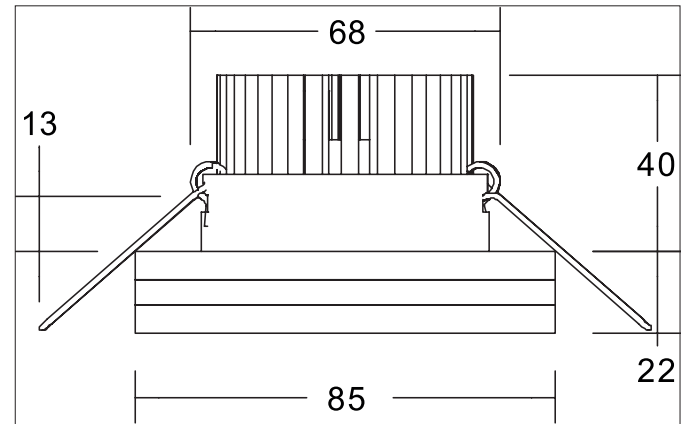

NARES LED recessed downlight with decorative sidelight, straight outer edge

Article no. 12357183

Light.
For Generations.**Tender**

LED recessed downlight with decorative sidelight, straight outer edge, Round. Toolless ceiling installation by installation springs. Ceiling cut-out \varnothing 68 mm, Installation depth 40 mm, Outer diameter 85 mm, Weight 0,203 kg, with rotationssymmetrical, deep, wide distributed light intensity. optimal light distribution due to a glass partially frosted cover. Luminous flux 490 lm, Power 1 x 6 W, Light colour warm white, Correlated color temperature (CCT) 3.000 K, Colour rendering index CRI > 80, Rated life time L70/B50 at 25 °C: 50.000 h, Housing material: Aluminium / Glass / Plastic, Colour: White structure, Permissible ambient temperature (ta): -20 °C - +25 °C, Protection class (EN 61140): III, Degree of protection (DIN EN 60529): IP20, .For connection to an external driver, which is not included in the scope of delivery of the luminaire. Depending on driver dimmable.

Product Benefits

- Einbaudownlight in runder Bauform aus massivem Aluminium.
- Überraschendes, frisches Design mit Direkt- und Indirektanteilen.
- Deckenausschnitt 68 mm, Außendurchmesser 85 mm, Einbautiefe 40 mm, Lichtstrom 490 lm, IP20.
- Bei Verwendung eines geeigneten Konverters dimmbar.

NARES LED recessed downlight with decorative sidelight, straight outer edge

Article no. 12357183

Light.
For Generations.

Article data	
Article no.	12357183
GTIN	4255752501039
Series name	NARES
Short description	LED recessed downlight with decorative sidelight, straight outer edge
Material	Aluminium / Glass / Plastic
Colour	White
Type of surface	Structure
Shape	Round
Outer diameter	85 mm
Built-in diameter	68 mm
Installation depth	40 mm
Hight	22 mm
Weight	0.203 kg