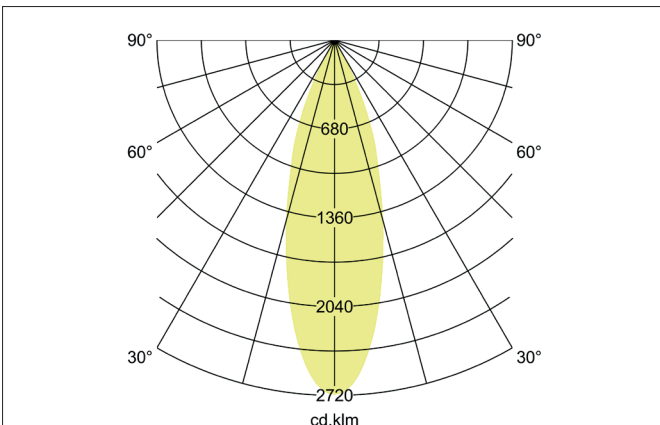

TRAXX MIDI LED semi-recessed spotlight, on/off switchable

Article no. 88793185

Light.
For Generations.

Tender

LED semi-recessed spotlight, on/off switchable, Round. Ceiling cut-out Ø 68 mm, Installation depth 50 mm, Weight 0,400 kg, with rotati-onssymmetrical, deep, wide distributed light intensity. optimal light distribution due to a glass transparent cover. Luminous flux 2.525 lm, Power 1 x 21 W, Light colour neutral white, Correlated color temprature (CCT) 3.500 K, Colour rendering index CRI > 90, Rated life time L80/B50 at 25 °C: 50.000 h, Housing material: Aluminium, Colour: Black structure, Permissible ambient temperature (ta): -20 °C - +25 °C, Protection class (EN 61140): II, Degree of protection (DIN EN 60529): IP20, .With electronic driver, on/off switchable.

Article data	
Article no.	88793185
GTIN	4251433975274
Series name	TRAXX MIDI
Short description	LED semi-recessed spotlight, on/off switchable
Material	Aluminium
Colour	Black
Type of surface	Structure
Shape	Round
Built-in diameter	68 mm
Installation depth	50 mm
Weight	0.400 kg