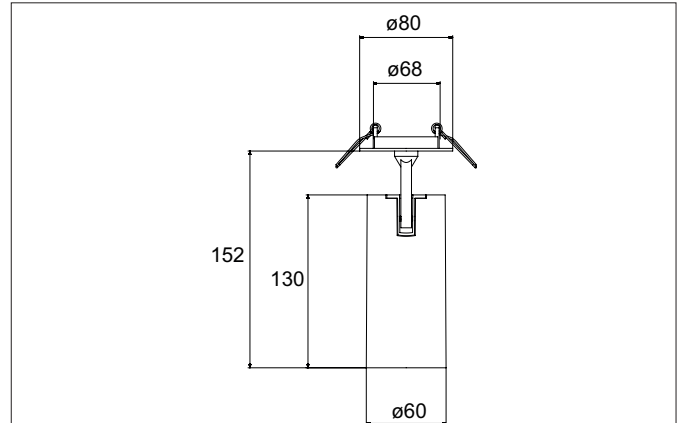

TRAXX MIDI LED semi-recessed spotlight, on/off switchable

Article no. 88793185

Light.
For Generations.

Tender

LED semi-recessed spotlight, on/off switchable, Round. Ceiling cut-out Ø 68 mm, Installation depth 50 mm, Weight 0,400 kg, with rotati-onssymmetrical, deep, wide distributed light intensity. optimal light distribution due to a glass transparent cover. Luminous flux 2.525 lm, Power 1 x 21 W, Light colour neutral white, Correlated color temprature (CCT) 3.500 K, Colour rendering index CRI > 90, Rated life time L80/B50 at 25 °C: 50.000 h, Housing material: Aluminium, Colour: Black structure, Permissible ambient temperature (ta): -20 °C - +25 °C, Protection class (EN 61140): II, Degree of protection (DIN EN 60529): IP20, .With electronic driver, on/off switchable.

Article data	
Article no.	88793185
GTIN	4251433975274
Series name	TRAXX MIDI
Short description	LED semi-recessed spotlight, on/off switchable
Material	Aluminium
Colour	Black
Type of surface	Structure
Shape	Round
Built-in diameter	68 mm
Installation depth	50 mm
Weight	0.400 kg

TRAXX MIDI LED semi-recessed spotlight, on/off switchable

Article no. 88793185

Light.
For Generations.

Lighting technology	
Colour temperature	3.500 K
Light colour	White
Light output	Direct
Luminous flux	2,525 lm
System efficiency	120 lm/W
Colour rendering	CRI > 90
Reflector	High-gloss
Beam angle	30°
Light sharing	Symmetric

Packing data	
Gross weight	0.46 kg
Length of packaging	60 mm
Packaging width	60 mm
Packaging height	191 mm
Disposal at end of life	This product must not be disposed of with household waste. You are obliged, to dispose of such electrical waste separately. By disposing of electrical waste and other old or defective electronics separately, you support recycling or other forms of re-use. In that way you help to take care and to avoid that harmful substances get into the environment.