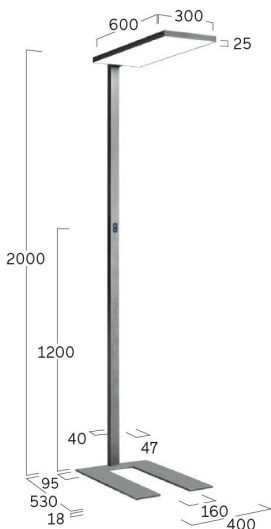

## Cubic-F2

Free standing luminaire - Direct/indirect light distribution

Article code: CF2AEX-835M-L600-U-A

Illustrations may only be similar and serve as an orientation.

Cubic-F2. LED. Free standing luminaire. Luminaire head with 25mm minimalist overall height. Luminaire body made of high-quality aluminum profile. Surface finish Silver Anodised. Direct/indirect light distribution. Colour temperature: 3500K (Neutral White). Colour Rendering Index (CRI): >80. Microprismatic screen for reduced luminance in office areas. UGR<=19. Separate stepless dimming of the direct/indirect light chambers. LxWxH (luminaire head, rectangular/Stand). L=600mm. W=300mm. H=2000/25mm. Medium-power current. 11100lm.

## Cubic-F2

Free standing luminaire - Direct/indirect light distribution

Article code: CF2AEX-835M-L600-U-A

Customer / Project: \_\_\_\_\_

Note: \_\_\_\_\_

Productname	Cubic-F2
Lamp	LED
Installation Type	Free standing luminaire
Surface finish	Silver Anodised
Light characteristics	Direct/indirect light distribution
Colour temperature	3500K
Colour Rendering Index (CRI)	CRI>80
Optical system	Microprismatic screen
Control	Separately stepless dimmable
Length L/Diameter D (mm)	L=600mm
Width W (mm)	W=300mm
Height H (mm)	H=2000/25mm
Current/Power	Medium-Power
Luminous Flux	11100lm
Power consumption	68W
Base-Type	U-base
Plug	Schuko CEE 7/7 (E+F)
Degree of protection	IP20
Certification	Prüfzeichen: ENEC
LED lifetime	L85B10 (tq 25°C) = 50.000h
UGR	UGR<=19
Photometric code	8 35 / 3 3 9
Indoor/Outdoor	Indoor: ta [ambient] max. 25°C
Weight (kg)	19,5kg