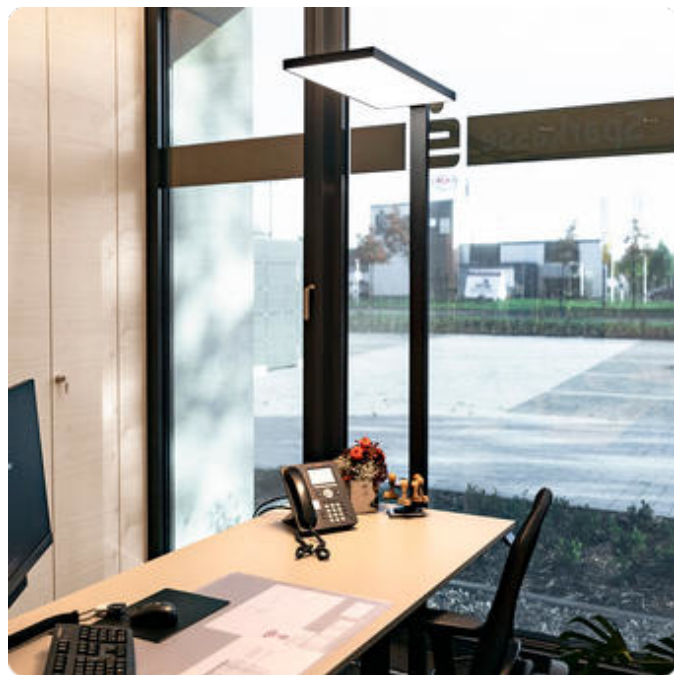

## Cubic-F2

Free standing luminaire - Direct/indirect light distribution

Article code: CF2AEX-835M-L600-U-A

Illustrations may only be similar and serve as an orientation.

Cubic-F2. LED. Free standing luminaire. Luminaire head with 25mm minimalist overall height. Luminaire body made of high-quality aluminum profile. Surface finish Silver Anodised. Direct/indirect light distribution. Colour temperature: 3500K (Neutral White). Colour Rendering Index (CRI): >80. Microprismatic screen for reduced luminance in office areas. UGR<=19. Separate stepless dimming of the direct/indirect light chambers. LxWxH (luminaire head, rectangular/Stand). L=600mm. W=300mm. H=2000/25mm. Medium-power current. 11100lm.

## Cubic-F2

Free standing luminaire - Direct/indirect light distribution

Article code: CF2AEX-835M-L600-U-A

Customer / Project: \_\_\_\_\_

Note: \_\_\_\_\_

Productname	Cubic-F2
Lamp	LED
Installation Type	Free standing luminaire
Surface finish	Silver Anodised
Light characteristics	Direct/indirect light distribution
Colour temperature	3500K
Colour Rendering Index (CRI)	CRI>80
Optical system	Microprismatic screen
Control	Separately stepless dimmable
Length L/Diameter D (mm)	L=600mm
Width W (mm)	W=300mm
Height H (mm)	H=2000/25mm
Current/Power	Medium-Power
Luminous Flux	11100lm
Power consumption	68W
Base-Type	U-base
Plug	Schuko CEE 7/7 (E+F)
Degree of protection	IP20
Certification	Prüfzeichen: ENEC
LED lifetime	L85B10 (tq 25°C) = 50.000h
UGR	UGR<=19
Photometric code	8 35 / 3 3 9
Indoor/Outdoor	Indoor: ta [ambient] max. 25°C
Weight (kg)	19,5kg