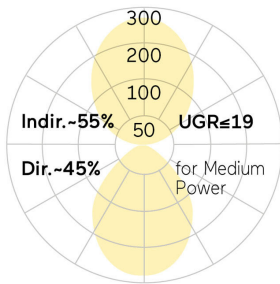

Matric-RX

Pendant light-line - Direct/indirect light distribution

Article code: LRXABL-830H-L2055-A

Illustrations may only be similar and serve as an orientation.

Matric-RX. LED. Pendant light-line. Luminaire body made of high-quality aluminum profile. Surface finish Jet Black. Direct/indirect light distribution. Colour temperature: 3000K (Warm White). Colour Rendering Index (CRI): >80. Microprismatic screen for reduced luminance in office areas. Dimmable DALI. LxWxH (rectangular). L=2055mm. W=40mm. H=75mm. Single-cord suspension (Set). Pendant length max 1500mm. Power supply: transparent. Ceiling rose: Matching luminaire's surface colour. High-

Matric-RX

Pendant light-line - Direct/indirect light distribution

Article code: LRXABL-830H-L2055-A

Customer / Project: _____

Note: _____

Productname	Matric-RX
Lamp	LED
Installation Type	Pendant light-line
Surface finish	Jet Black
Light characteristics	Direct/indirect light distribution
Colour temperature	3000K
Colour Rendering Index (CRI)	CRI>80
Optical system	Microprismatic screen
Control	Dimmable (DALI)
Length L/Diameter D (mm)	L=2055mm
Width W (mm)	W=40mm
Height H (mm)	H=75mm
Current/Power	High-Power
Luminous Flux	8649lm
Power consumption	77W
Suspension	Single susp. (Set)
Ceiling rose colour	Ceiling rose: Matching luminaire`s surface colour
Pendant length (mm)	Pendant length max 1500mm
Degree of protection	IP20
Certification	Prüfzeichen: ENEC
Cable Colour	Power supply: transparent
LED lifetime	L80B10 (tq 25°C) = 50.000h
Photometric code	8 30 / 3 3 9
Photobiological class	RG0 (EN62471)
Indoor/Outdoor	Indoor: ta [ambient] max. 25°C
Weight (kg)	5,4kg