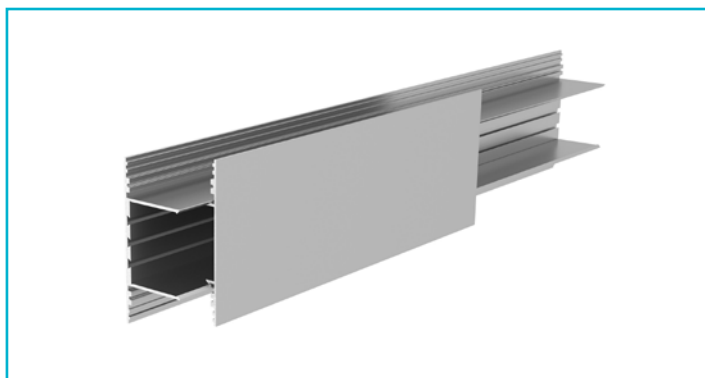

Profile PLANO glued laminated timber for wall mounting, 85 x 38 mm, aluminium anodised with LED carrier, 2.5 m

Special features

- universal light profile
- Uplight for LED strips up to 31 mm wide
- Downlight for LED strips up to 31 mm wide
- incl. LED carrier

Housing Material	Aluminium
Housing Color	Aluminium
Housing Surface	Anodised

Length	2500 mm
Width	38 mm
Height	85 mm
Product weight	3205 g

988087	PLANO ES and BSH and MS flat opal uplight cover, 2.5 m, PMMA, Opal, 2500 mm
840192	Power, SMD, 24 V-20 W, 2,700 K, 5 m, Copper, White
988089	PLANO ES and BSH high opal cover, 2.5 m, PMMA, Opal, 2500 mm
840193	Power, SMD, 24 V-20 W, 3,000 K, 5 m, Copper, White
988091	PLANO ES and BSH and MS flat microprism uplight cover, 2.5 m, PMMA, Microprismatic, 2500 mm
840194	Power, SMD, 24 V-20 W, 4,000 K, 5 m, Copper, White
988106	PLANO glued laminated timber end cap surface-mounted, aluminium anodised, Aluminium, Aluminium
862124	LONG-FLAT, CV, LT-45-24, Plastic, Black
988115	PLANO glued laminated timber end cap high surface-mounted, aluminium anodised, Aluminium, Aluminium
862094	LONG-FLAT, CV, LT-60-24, Plastic, White
988202	PLANO BSH longitudinal connector
862126	LONG-FLAT, CV, LT-100-24, Plastic, Black
988205	PLANO BSH corner connector
862173	LONG-FLAT, CV, LT-150-24, Plastic, Black
988206	PLANO aluminium wall bracket
988095	 PLANO ES and MS - cable suspension set, in pairs