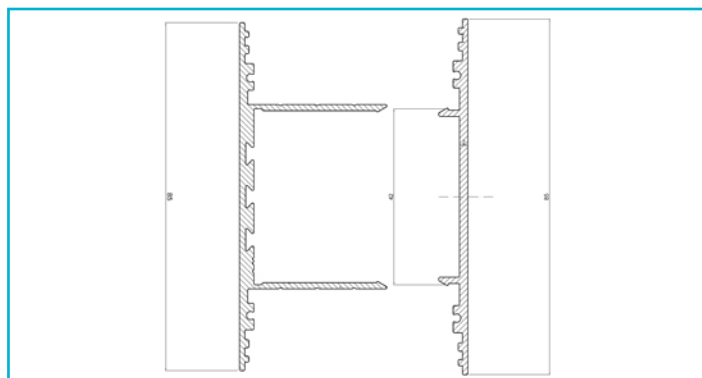

Profile PLANO glued laminated timber for wall mounting, 85 x 38 mm, aluminium anodised with LED carrier, 2.5 m

Special features

- universal light profile
- Uplight for LED strips up to 31 mm wide
- Downlight for LED strips up to 31 mm wide
- incl. LED carrier

Housing Material	Aluminium
Housing Color	Aluminium
Housing Surface	Anodised

Length	2500 mm
Width	38 mm
Height	85 mm
Product weight	3205 g

988087	PLANO ES and BSH and MS flat opal uplight cover, 2.5 m, PMMA, Opal, 2500 mm
840192	Power, SMD, 24 V-20 W, 2,700 K, 5 m, Copper, White
988089	PLANO ES and BSH high opal cover, 2.5 m, PMMA, Opal, 2500 mm
840193	Power, SMD, 24 V-20 W, 3,000 K, 5 m, Copper, White
988091	PLANO ES and BSH and MS flat microprism uplight cover, 2.5 m, PMMA, Microprismatic, 2500 mm
840194	Power, SMD, 24 V-20 W, 4,000 K, 5 m, Copper, White
988106	PLANO glued laminated timber end cap surface-mounted, aluminium anodised, Aluminium, Aluminium
862124	LONG-FLAT, CV, LT-45-24, Plastic, Black
988115	PLANO glued laminated timber end cap high surface-mounted, aluminium anodised, Aluminium, Aluminium
862094	LONG-FLAT, CV, LT-60-24, Plastic, White
988202	PLANO BSH longitudinal connector
862126	LONG-FLAT, CV, LT-100-24, Plastic, Black
988205	PLANO BSH corner connector
862173	LONG-FLAT, CV, LT-150-24, Plastic, Black
988206	PLANO aluminium wall bracket
988095	 PLANO ES and MS - cable suspension set, in pairs