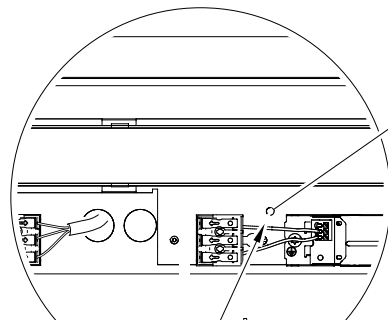

Option

~~REGOLUX~~

GK-Typ1

Ø 2,0

M4x6
Torx 20

fix

3