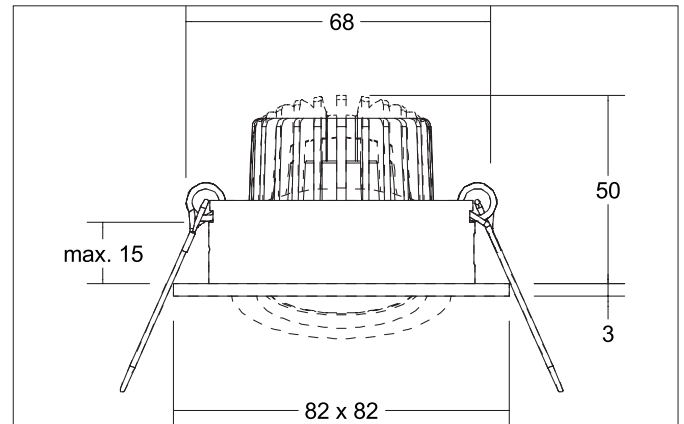

TIRREL-S LED recessed spot set, DALI dimmable, incl. connection**box**

Article no. 41444173

Light.
For Generations.**Tender**

LED recessed spot set, DALI dimmable, incl. connection box, Square. Toolless ceiling installation by installation springs. Ceiling cut-out \varnothing 68 mm, Installation depth 50 mm, Length 82 mm, Width 82 mm, Weight 0,285 kg, Reflector silver with rotationssymmetrical, deep, wide distributed light intensity. optimal light distribution due to a glass transparent cover. Luminous flux 680 lm, Power 1 x 6 W, System Efficiency 113 lm/W, Light colour warm white, Correlated color temprature (CCT) 3.000 K, Colour rendering index CRI > 80, Housing material: Aluminium / Glass, Colour: White structure, Permissible ambient temperature (ta): -20 °C - +25 °C, Protection class (EN 61140): II, Degree of protection (DIN EN 60529): IP20, .With electronic driver, DALI-2 dimmable.

Product Benefits

- LED recessed spot in square design made of solid aluminum with LED module 6 W (3,000 K) and dimmable DALI converter WITHOUT glow-in-the-dark effect.
- Ceiling cut-out 68 mm, diameter 82 mm, installation depth 50 mm, IP20.
- Pivoting range 25°.
- Large color variation. Without visible snap ring.
- Classic, formally restrained design.
- In the same optics also in GX5.3 or GU10 version and as a dimmable trailing-edge phase or DALI and as a loudspeaker version.
- In addition, in the same surface structure and in the same color also available in round design.

TIRREL-S LED recessed spot set, DALI dimmable, incl. connection**box**

Article no. 41444173

Light.
For Generations.

Article data	
Article no.	41444173
GTIN	4251433958444
Series name	TIRREL-S
Short description	LED recessed spot set, DALI dimmable, incl. connection box
Material	Aluminium / Glass
Colour	White
Type of surface	Structure
Shape	Square
Built-in diameter	68 mm
Installation depth	50 mm
Length	82 mm
Width	82 mm
Height	3 mm
Scope of delivery	Incl. 5-pole connection box
Weight	0.285 kg