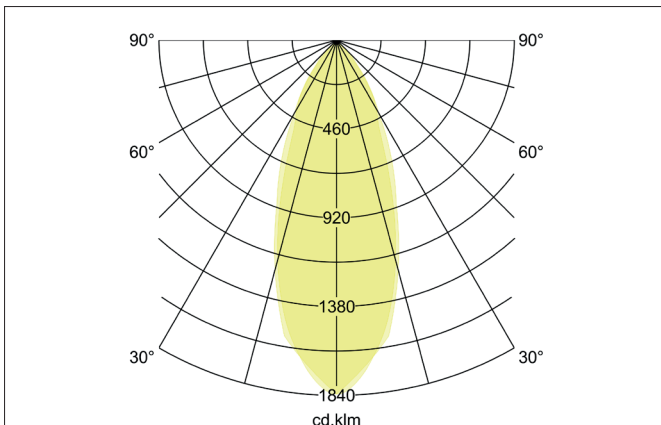

TIRREL-S LED recessed spot set, DALI dimmable, incl. connection**box**

Article no. 41444173

Light.
For Generations.**Tender**

LED recessed spot set, DALI dimmable, incl. connection box, Square. Toolless ceiling installation by installation springs. Ceiling cut-out \varnothing 68 mm, Installation depth 50 mm, Length 82 mm, Width 82 mm, Weight 0,285 kg, Reflector silver with rotationssymmetrical, deep, wide distributed light intensity. optimal light distribution due to a glass transparent cover. Luminous flux 680 lm, Power 1 x 6 W, System Efficiency 113 lm/W, Light colour warm white, Correlated color temprature (CCT) 3.000 K, Colour rendering index CRI > 80, Housing material: Aluminium / Glass, Colour: White structure, Permissible ambient temperature (ta): -20 °C - +25 °C, Protection class (EN 61140): II, Degree of protection (DIN EN 60529): IP20, .With electronic driver, DALI-2 dimmable.

Product Benefits

- LED recessed spot in square design made of solid aluminum with LED module 6 W (3,000 K) and dimmable DALI converter WITHOUT glow-in-the-dark effect.
- Ceiling cut-out 68 mm, diameter 82 mm, installation depth 50 mm, IP20.
- Pivoting range 25°.
- Large color variation. Without visible snap ring.
- Classic, formally restrained design.
- In the same optics also in GX5.3 or GU10 version and as a dimmable trailing-edge phase or DALI and as a loudspeaker version.
- In addition, in the same surface structure and in the same color also available in round design.

Lighting technology	
Colour temperature	3.000 K
Light colour	White
Light output	Direct
Luminous flux	680 lm
System efficiency	113 lm/W
Colour rendering	CRI > 80
Reflector	High-gloss
Reflektorfarbe	silver
Beam angle	38°
Light sharing	Symmetric