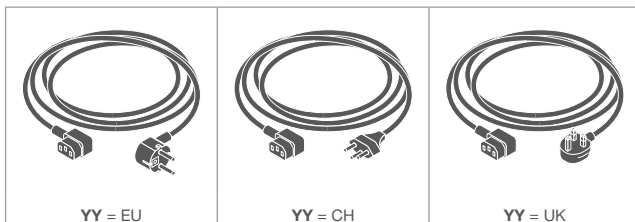

Components of each luminaire		EAN	EAN	EAN
1x	FS CMFT POWER CABLE YY 3000 BK	4099854606724	4099854606731	on request