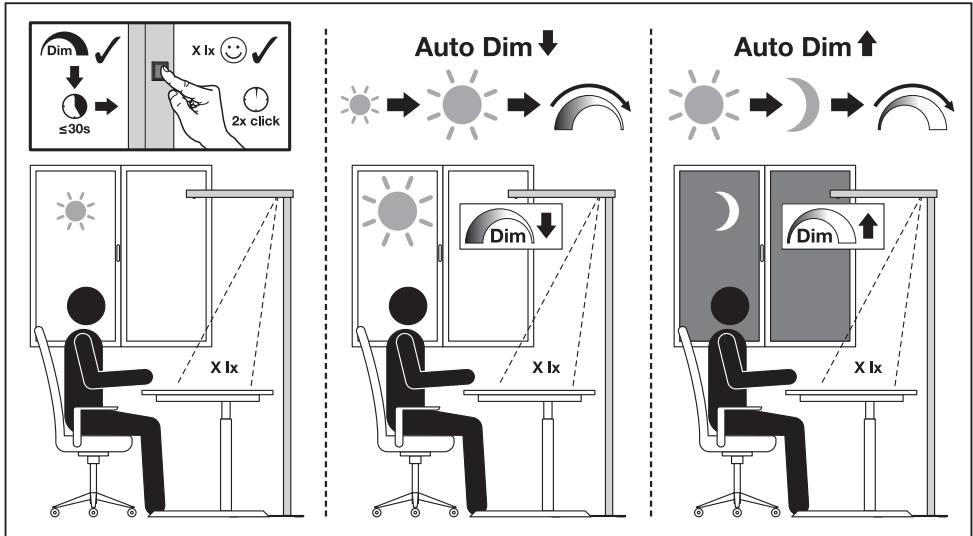

A: Daylight Sensor