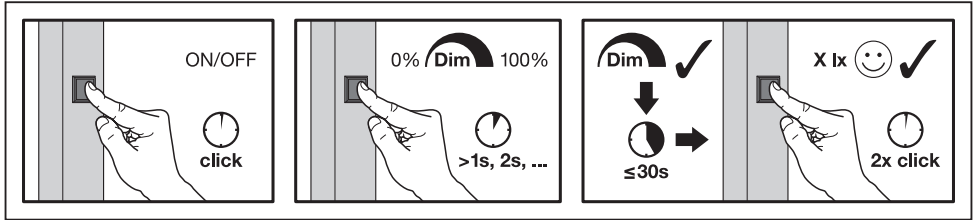

FLOOR STANDING COMFORT