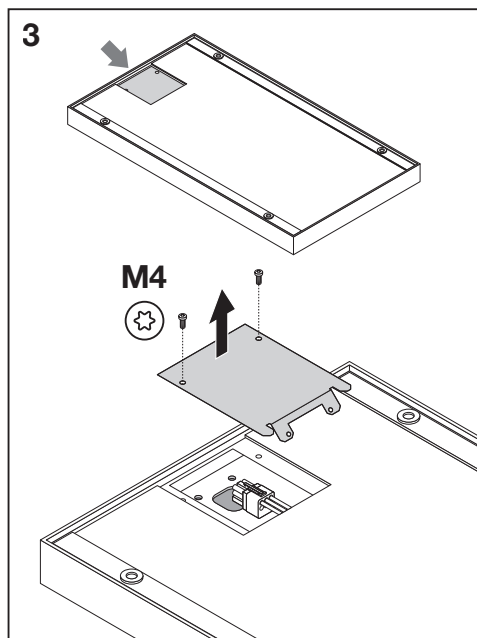

Components of each luminaire		EAN	EAN	EAN
1x	FS CMFT POWER CABLE YY 3000 BK	4099854606724	4099854606731	on request

FLOOR STANDING COMFORT

FLOOR STANDING COMFORT

FLOOR STANDING COMFORT

FLOOR STANDING COMFORT