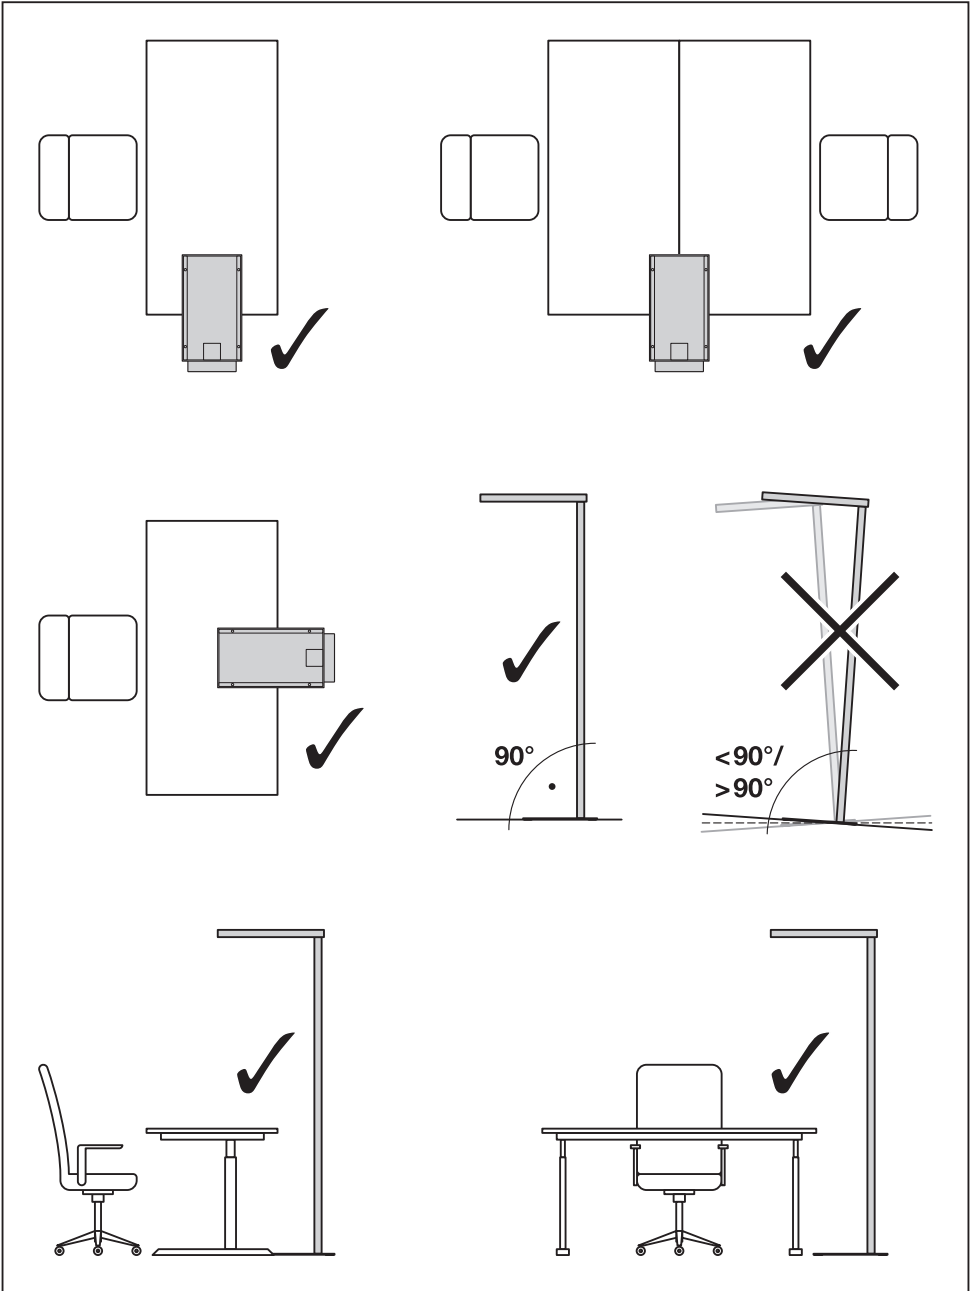

Components of each luminaire		EAN	EAN	EAN
1x	FS CMFT POWER CABLE YY 3000 BK	4099854606724	4099854606731	on request

FLOOR STANDING COMFORT

FLOOR STANDING COMFORT

FLOOR STANDING COMFORT

FLOOR STANDING COMFORT