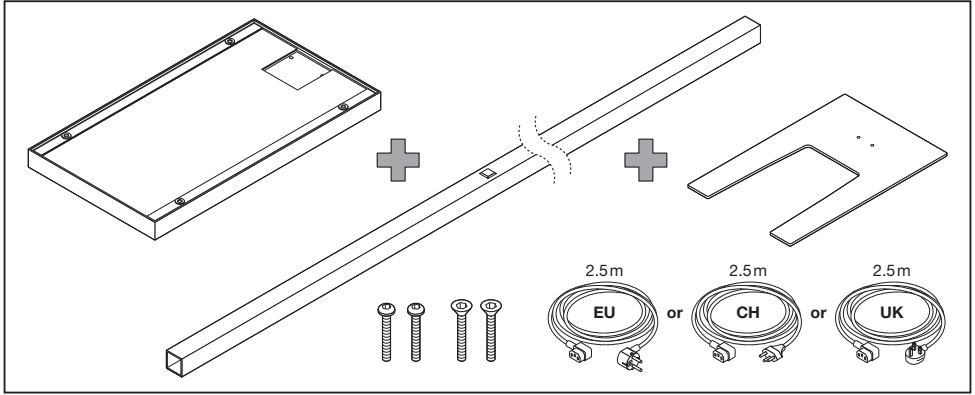

FLOOR STANDING COMFORT