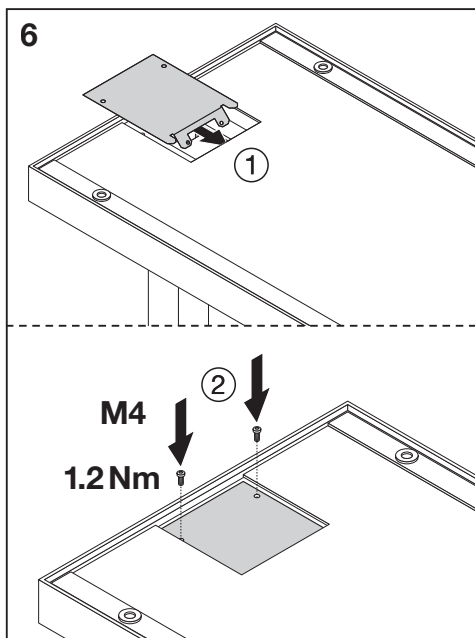

Components of each luminaire		EAN	EAN	EAN
1x	FS CMFT POWER CABLE YY 3000 BK	4099854606724	4099854606731	on request

FLOOR STANDING COMFORT

FLOOR STANDING COMFORT

FLOOR STANDING COMFORT

FLOOR STANDING COMFORT