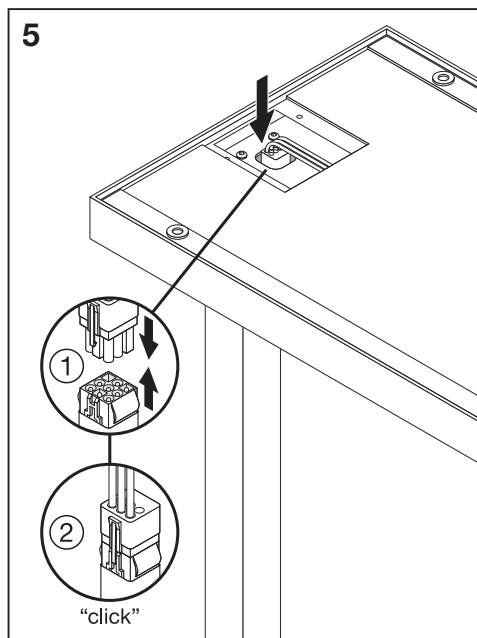

Components of each luminaire		EAN	EAN	EAN
1x	FS CMFT POWER CABLE YY 3000 BK	4099854606724	4099854606731	on request

FLOOR STANDING COMFORT

FLOOR STANDING COMFORT

FLOOR STANDING COMFORT

FLOOR STANDING COMFORT