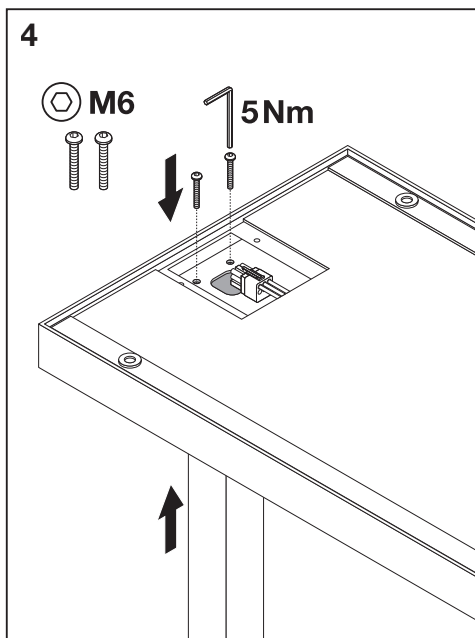

Components of each luminaire		EAN	EAN	EAN
1x	FS CMFT POWER CABLE YY 3000 BK	4099854606724	4099854606731	on request

FLOOR STANDING COMFORT

FLOOR STANDING COMFORT

FLOOR STANDING COMFORT

FLOOR STANDING COMFORT