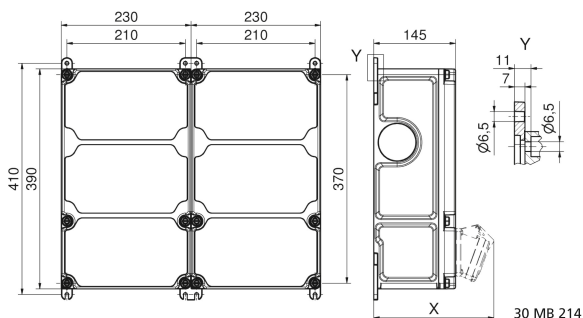

## Surface-mounting distributor, plastic - VARIABOX - L Duo

Product description	
BALS-Prd.-Nr	89128
EAN	4024941206600
Product category	VARIABOX - L Duo
Specification/Norm	DIN EN 61439-2
Protection degree	IP44
Colour of appliance	Housing bottom simular black RAL 9017, Housing top grey RAL 7035
Height	390mm
Width	460mm
Depth	145mm

Product description	
RDF factor	1
Nominal current InA	63

Logistics data	
Weight/pcs	8.922 kg / Piece
Packaging	Carton
Content amount	1 ST
EAN	4024941206600
Length	800 mm
Width	600 mm
Height	340 mm
Weight	10.272 kg
Volume	163,200 ccm

**Tiefenmaß/ depth X (mm)**

Bezeichnung/ with	IP44	IP67
OTC-Klappe/ OTC operating window	180	180
Schutzk. Steckdose/domestic socket	162	205
CEE 16A 3p	200	200
CEE 16A 4p	204	202
CEE 16A 5p	207	205
CEE 32A 3p/4p	211	213
CEE 32A 5p	213	214
CEE 63A 3p/4p/5p	229	231