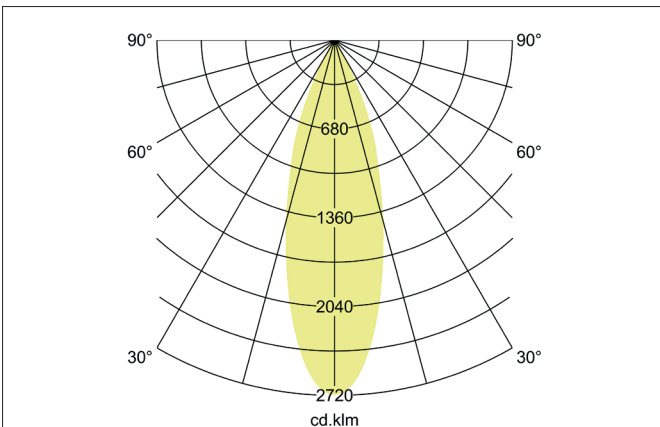

**TRAXX MIDI LED track spotlight, on/off switchable**  
 Article no. 88713174

Light.  
 For Generations.

**Tender**  
 LED track spotlight, on/off switchable, Round. Ceiling cut-out Installation depth mm, Outer diameter 60 mm, Weight 0,606 kg, with rotationssymmetrical, deep, wide distributed light intensity. Luminous flux 2.537 lm, Power 1 x 21 W, Light colour neutral white, Correlated color temperature (CCT) 4.000 K, Colour rendering index CRI > 90, Rated life time L80/B50 at 25 °C: 50.000 h, Housing material: Aluminium / Glass / Plastic, Colour: White structure, Permissible ambient temperature (ta): -20 °C - +25 °C, Protection class (EN 61140): II, Degree of protection (DIN EN 60529): IP20, .With electronic driver, on/off switchable.

Article data	
Article no.	88713174
GTIN	4251433977728
Series name	TRAXX MIDI
Short description	LED track spotlight, on/off switchable
Material	Aluminium / Glass / Plastic
Colour	White
Type of surface	Structure
Shape	Round
Outer diameter	60 mm
Weight	0.606 kg