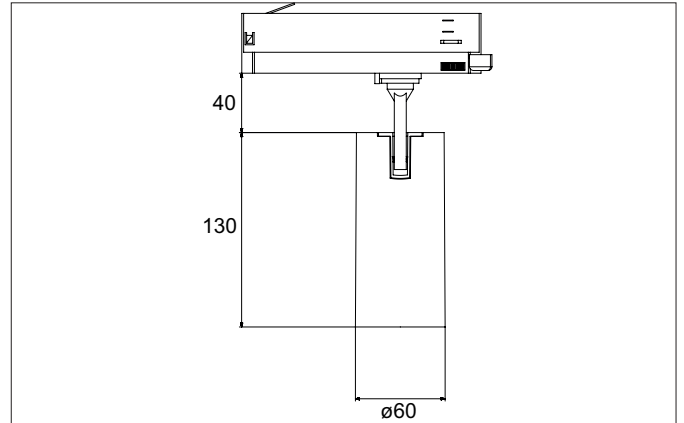

**TRAXX MIDI LED track spotlight, on/off switchable**  
 Article no. 88713174

Light.  
 For Generations.

**Tender**  
 LED track spotlight, on/off switchable, Round. Ceiling cut-out Installation depth mm, Outer diameter 60 mm, Weight 0,606 kg, with rotationssymmetrical, deep, wide distributed light intensity. Luminous flux 2.537 lm, Power 1 x 21 W, Light colour neutral white, Correlated color temperature (CCT) 4.000 K, Colour rendering index CRI > 90, Rated life time L80/B50 at 25 °C: 50.000 h, Housing material: Aluminium / Glass / Plastic, Colour: White structure, Permissible ambient temperature (ta): -20 °C - +25 °C, Protection class (EN 61140): II, Degree of protection (DIN EN 60529): IP20, .With electronic driver, on/off switchable.

Article data	
Article no.	88713174
GTIN	4251433977728
Series name	TRAXX MIDI
Short description	LED track spotlight, on/off switchable
Material	Aluminium / Glass / Plastic
Colour	White
Type of surface	Structure
Shape	Round
Outer diameter	60 mm
Weight	0.606 kg

Mounting technology	
Mounting method	Surface mounting
Place of installation	Ceiling-mounted
Adjustability	Rotatable and adjustable head
Swivel angle	90°
Rotation angle	350°
Head adjustable angle	90°
Suitable for through-wiring	No

Packing data	
Gross weight	0.669 kg
Length of packaging	175 mm
Packaging width	175 mm
Packaging height	115 mm
Disposal at end of life	This product must not be disposed of with household waste. You are obliged, to dispose of such electrical waste separately. By disposing of electrical waste and other old or defective electronics separately, you support recycling or other forms of re-use. In that way you help to take care and to avoid that harmful substances get into the environment.