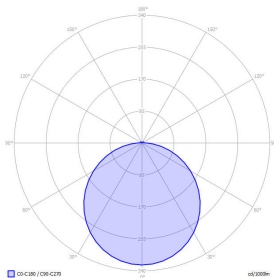

## Basic-A6

Surface mounted luminaire - Direct only omnidirectional light distribution

Article code: BA6FSL-840M-D600

Illustrations may only be similar and serve as an orientation.

Basic-A6. LED. Surface mounted luminaire for wall or ceiling mounting. Luminaire body made of high-quality aluminum profile. Surface finish Radiant Silver. Direct only omnidirectional light distribution. Colour temperature: 4000K (Cool White). Colour Rendering Index (CRI): >80. Ambient diffuser made of frosted methacrylate for enhanced light transmission and perfect uniform illumination. Dimmable DALI. DxH (round). D=600mm. H=35+25mm.

## Basic-A6

Surface mounted luminaire - Direct only omnidirectional light distribution

Article code: BA6FSL-840M-D600

Customer / Project: \_\_\_\_\_

Note: \_\_\_\_\_

Productname	Basic-A6
Lamp	LED
Installation Type	Surface mounted luminaire
Surface finish	Radiant Silver
Light characteristics	Direct only omnidirectional light distribution
Colour temperature	4000K
Colour Rendering Index (CRI)	CRI>80
Optical system	Ambient diffuser
Control	Dimmable (DALI)
Length L/Diameter D (mm)	D=600mm
Height H (mm)	H=35+25mm
Current/Power	Medium-Power
Luminous Flux	3910lm
Power consumption	26W
Degree of protection	IP20
Certification	Prüfzeichen: ENEC
LED lifetime	L85B10 (tq 25°C) = 50.000h
Photometric code	8 40 / 3 3 9
Photobiological class	RG0 (EN62471)
Indoor/Outdoor	Indoor: ta [ambient] max. 25°C
Weight (kg)	7kg