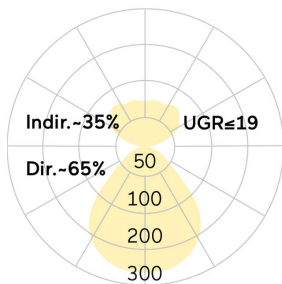

lightnet

Basic-P5

Pendant luminaire - Direct/indirect light distribution

Article code: BP5ASE-830M-D800-P

Customer / Project: _____

Note: _____

Productname	Basic-P5
Lamp	LED
Installation Type	Pendant luminaire
Surface finish	Radiant Silver
Light characteristics	Direct/indirect light distribution
Colour temperature	3000K
Colour Rendering Index (CRI)	CRI>80
Optical system	Microprismatic screen
Control	Switchable
Length L/Diameter D (mm)	D=800mm
Height H (mm)	H=38mm
Current/Power	Medium-Power
Luminous Flux	7134lm
Power consumption	60W
Suspension	Rod susp. (Set)
Ceiling rose colour	Ceiling rose: Matching luminaire`s surface colour
Pendant length (mm)	Pendant length on request
Degree of protection	IP40
Certification	Prüfzeichen: ENEC
LED lifetime	L85B10 (tq 25°C) = 50.000h
UGR	UGR<=19
Photometric code	8 30 / 3 3 9
Photobiological class	RG0 (EN62471)
Indoor/Outdoor	Indoor: ta [ambient] max. 25°C
Weight (kg)	9,5kg