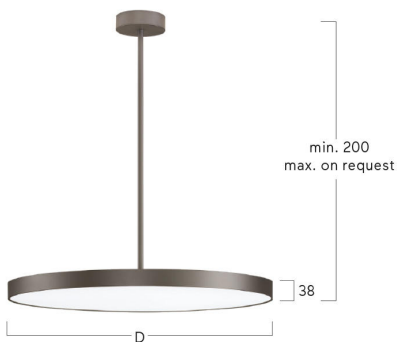

lightnet

Basic-P5

Pendant luminaire - Direct/indirect light distribution

Article code: BP5ASE-830M-D800-P

Illustrations may only be similar and serve as an orientation.

Basic-P5. LED. Pendant luminaire. Luminaire body with 38mm visible overall height and minimalist edge of only 5mm. Luminaire body made of high-quality aluminum profile. Surface finish Radiant Silver. Direct/indirect light distribution. Colour temperature: 3000K (Warm White). Colour Rendering Index (CRI): >80. Microprismatic screen for uniform illumination and reduced luminance in office areas. UGR<=19. Switchable. DxH (round). D=800mm. H=38mm. Rod suspension with ceiling rose (Set). Pendant

lightnet

Basic-P5

Pendant luminaire - Direct/indirect light distribution

Article code: BP5ASE-830M-D800-P

Customer / Project: _____

Note: _____

Productname	Basic-P5
Lamp	LED
Installation Type	Pendant luminaire
Surface finish	Radiant Silver
Light characteristics	Direct/indirect light distribution
Colour temperature	3000K
Colour Rendering Index (CRI)	CRI>80
Optical system	Microprismatic screen
Control	Switchable
Length L/Diameter D (mm)	D=800mm
Height H (mm)	H=38mm
Current/Power	Medium-Power
Luminous Flux	7134lm
Power consumption	60W
Suspension	Rod susp. (Set)
Ceiling rose colour	Ceiling rose: Matching luminaire`s surface colour
Pendant length (mm)	Pendant length on request
Degree of protection	IP40
Certification	Prüfzeichen: ENEC
LED lifetime	L85B10 (tq 25°C) = 50.000h
UGR	UGR<=19
Photometric code	8 30 / 3 3 9
Photobiological class	RG0 (EN62471)
Indoor/Outdoor	Indoor: ta [ambient] max. 25°C
Weight (kg)	9,5kg