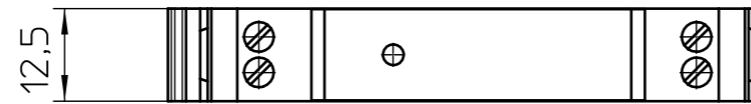

General Information
 - Simplified representation
 - Document excluded from change process
 - Linear dimensions [mm]

DIN A3 	document-No. / RI	date	scale
	0111136 / 00	28.08.2018	1:1
page 1 of 1	ident.-No.	document-type	
	2948746		
	description		
	EMG 12-0V- 24DC/ 60DC/1		