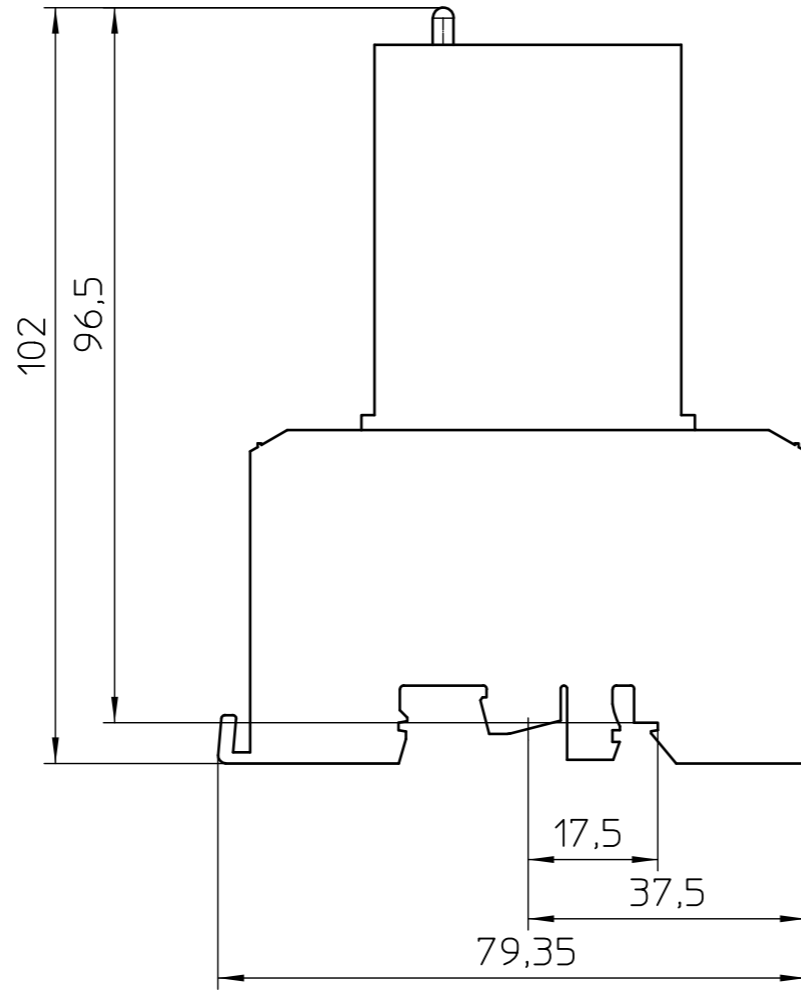

General Information
 - Simplified representation
 - Document excluded from change process
 - Linear dimensions [mm]

DIN A3 	document-No. / RI	date	scale
	0111136 / 00	28.08.2018	1:1
page 1 of 1	ident.-No.	document-type	
	2948746		
	description		
	EMG 12-0V- 24DC/ 60DC/1		