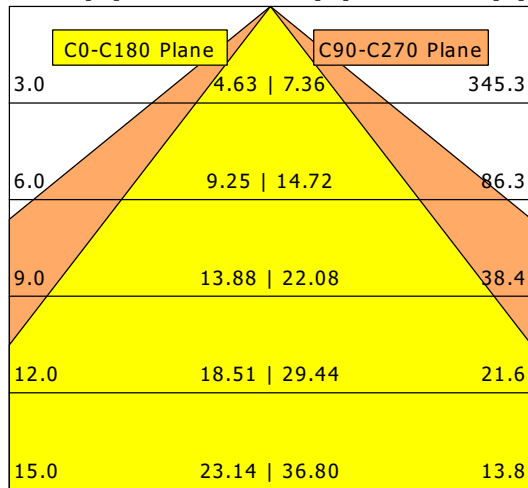

LK-L 070.11830.1685.1/DALI

Lichtkanal 070 | Light-Insert (APB, 1xLED 38W 830/3000K 6150lm)

— C0/C180 cd / 1000 lm - - - C90/C270

	C0	C90	C180	C270
0°	505	505	505	505
15°	487	482	487	482
30°	340	421	340	421
45°	170	316	170	316
60°	59	109	59	109
75°	24	38	24	38
90°	1	0	1	0
cd / 1000 lm				

Offset [m] Cone width [m] Illuminance [lx]

η	LED
Efficiency	162 lm/W
Direct/Indirect	↓ 100% / ↑ 0%
System Power	38 W
UGR	X=4H, Y=8H
Reflection factors	70/50/20
UGR C0/C180	21.6
UGR C90/C270	24.0
CIE Flux Codes	63 89 98 100 100
Ra/CRI	>80