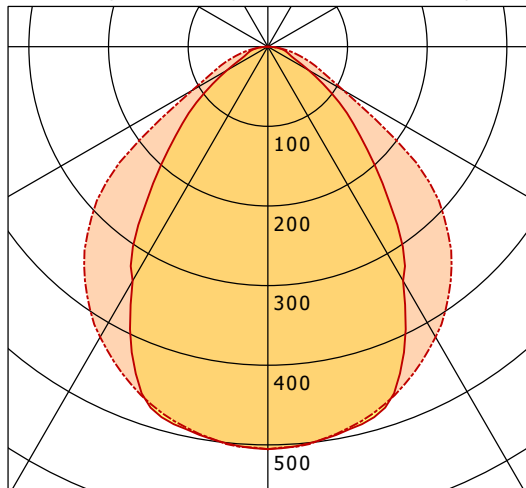

LK-L 070.11830.1685.1/DALI

Lichtkanal 070 | Light-Insert (APB, 1xLED 38W 830/3000K 6150lm)

— C0/C180 cd / 1000 lm - - - C90/C270

	C0	C90	C180	C270
0°	505	505	505	505
15°	487	482	487	482
30°	340	421	340	421
45°	170	316	170	316
60°	59	109	59	109
75°	24	38	24	38
90°	1	0	1	0
cd / 1000 lm				

Offset [m] Cone width [m] Illuminance [lx]

η	LED
Efficiency	162 lm/W
Direct/Indirect	↓ 100% / ↑ 0%
System Power	38 W
UGR	X=4H, Y=8H
Reflection factors	70/50/20
UGR C0/C180	21.6
UGR C90/C270	24.0
CIE Flux Codes	63 89 98 100 100
Ra/CRI	>80