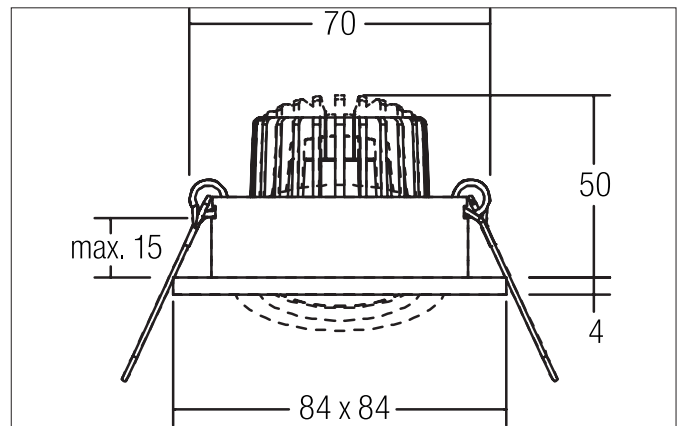

BERRIE-S LED recessed spot set, on/off switchable

Article no. 38327073

Light.
For Generations.**Tender**

LED recessed spot set, on/off switchable, Square. Toolless ceiling installation by installation springs. Ceiling cut-out Ø 70 mm, Installation depth 50 mm, Length 84 mm, Width 84 mm, Weight 0,150 kg, Reflector silver with rotationssymmetrical, deep, wide distributed light intensity. optimal light distribution due to a glass transparent cover. Luminous flux 680 lm, Power 1 x 6 W, System Efficiency 113 lm/W, Light colour warm white, Correlated color temprature (CCT) 3.000 K, Colour rendering index CRI > 80, Housing material: Cast aluminium / Aluminium / Glass, Colour: White, Permissible ambient temperature (ta): -20 °C - +25 °C, Protection class (EN 6 1 140): II, Degree of protection (DIN EN 60529): IP20. With electronic driver, on/off switchable.

Article data	
Article no.	38327073
GTIN	4251433909705
Series name	BERRIE-S
Short description	LED recessed spot set, on/off switchable
Material	Cast aluminium / Aluminium / Glass
Colour	White
Type of surface	Glossy
Shape	Square
Built-in diameter	70 mm
Installation depth	50 mm
Length	84 mm
Width	84 mm
Height	4 mm
Weight	0.150 kg

BERRIE-S LED recessed spot set, on/off switchable

Article no. 38327073

Light.
For Generations.

Packing data	
Gross weight	0.176 kg
Length of packaging	95 mm
Packaging width	75 mm
Packaging height	95 mm
Disposal at end of life	<p>This product must not be disposed of with household waste. You are obliged, to dispose of such electrical waste separately.</p> <p>By disposing of electrical waste and other old or defective electronics separately, you support recycling or other forms of re-use. In that way you help to take care and to avoid that harmful substances get into the environment.</p>