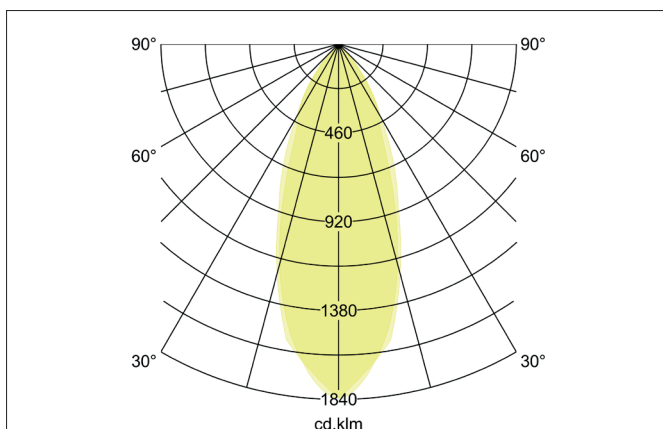

BERRIE-S LED recessed spot set, on/off switchable

Article no. 38327073

Light.
For Generations.**Tender**

LED recessed spot set, on/off switchable, Square. Toolless ceiling installation by installation springs. Ceiling cut-out Ø 70 mm, Installation depth 50 mm, Length 84 mm, Width 84 mm, Weight 0,150 kg, Reflector silver with rotationssymmetrical, deep, wide distributed light intensity. optimal light distribution due to a glass transparent cover. Luminous flux 680 lm, Power 1 x 6 W, System Efficiency 113 lm/W, Light colour warm white, Correlated color temprature (CCT) 3.000 K, Colour rendering index CRI > 80, Housing material: Cast aluminium / Aluminium / Glass, Colour: White, Permissible ambient temperature (ta): -20 °C - +25 °C, Protection class (EN 6 1 140): II, Degree of protection (DIN EN 60529): IP20. With electronic driver, on/off switchable.

Article data	
Article no.	38327073
GTIN	4251433909705
Series name	BERRIE-S
Short description	LED recessed spot set, on/off switchable
Material	Cast aluminium / Aluminium / Glass
Colour	White
Type of surface	Glossy
Shape	Square
Built-in diameter	70 mm
Installation depth	50 mm
Length	84 mm
Width	84 mm
Height	4 mm
Weight	0.150 kg

BERRIE-S LED recessed spot set, on/off switchable

Article no. 38327073

Light.
For Generations.

Lighting technology	
Colour temperature	3.000 K
Light colour	White
Light output	Direct
Luminous flux	680 lm
System efficiency	113 lm/W
Colour rendering	CRI > 80
Reflector	High-gloss
Reflektorfarbe	silver
Beam angle	38°
Light sharing	Symmetric

Operating technology of driver	
Length	68 mm
Length	68 mm
Width	35 mm
Width	35 mm
Hight	21 mm
Hight	21 mm
AC nominal voltage min	220 V
AC nominal voltage max	240 V
Frequenz max.	50 Hz
Frequenz max.	50 Hz
Dimmable	No
Control	on/off
Starting current	10 A (max.10ms)
Power min	1 W
Power	7.2 W
Current	350 mA
Degree of protection	IP20
Protection class	II
Flickerfrei	Yes