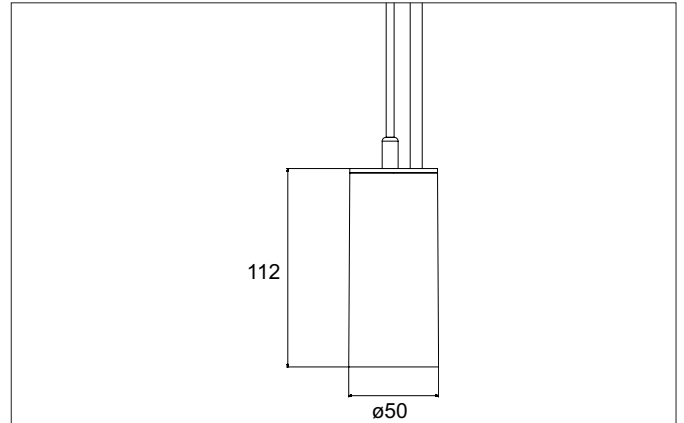

TRAXX MINI LED pendant luminaire, on/off switchable

Article no. 88862164

Light.
For Generations.**Tender**

LED pendant luminaire, on/off switchable, Round. Ceiling cut-out Installation depth mm, Weight 0,549 kg, with rotationssymmetrical, deep, wide distributed light intensity. optimal light distribution due to a glass transparent cover. Luminous flux 1.770 lm, Power 1 x 14,5 W, Light colour neutral white, Correlated color temprature (CCT) 4.000 K, Colour rendering index CRI > 90, Rated life time L80/B50 at 25 °C: 50.000 h, Housing material: Aluminium / Glass / Plastic, Colour: Silver structure, Permissible ambient temperature (ta): -20 °C - +25 °C, Protection class (EN 61140): I, Degree of protection (DIN EN 60529): IP20, .With electronic driver, on/off switchable.

Article data	
Article no.	88862164
GTIN	4251433976554
Series name	TRAXX MINI
Short description	LED pendant luminaire, on/off switchable
Material	Aluminium / Glass / Plastic
Colour	Silver
Type of surface	Structure
Shape	Round
Hight	133 mm
Weight	0.549 kg

TRAXX MINI LED pendant luminaire, on/off switchable

Article no. 88862164

Light.
For Generations.

Lighting technology	
Colour temperature	4.000 K
Light colour	White
Light output	Direct
Luminous flux	1,770 lm
System efficiency	122 lm/W
McAdam-Step	McAdam-Step 3
Colour rendering	CRI > 90
Reflector	High-gloss
Beam angle	20°
Light sharing	Symmetric
Adjustable color temperature	No

Packing data	
Gross weight	0.613 kg
Length of packaging	170 mm
Packaging width	170 mm
Packaging height	110 mm
Disposal at end of life	This product must not be disposed of with household waste. You are obliged, to dispose of such electrical waste separately. By disposing of electrical waste and other old or defective electronics separately, you support recycling or other forms of re-use. In that way you help to take care and to avoid that harmful substances get into the environment.