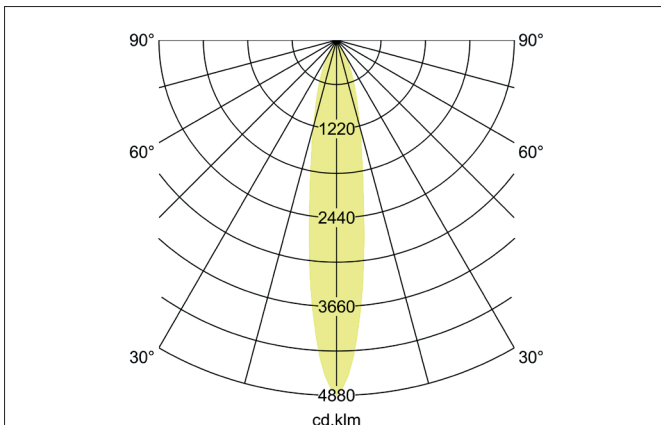

TRAXX MINI LED pendant luminaire, on/off switchable

Article no. 88862164

Light.
For Generations.**Tender**

LED pendant luminaire, on/off switchable, Round. Ceiling cut-out Installation depth mm, Weight 0,549 kg, with rotationssymmetrical, deep, wide distributed light intensity. optimal light distribution due to a glass transparent cover. Luminous flux 1.770 lm, Power 1 x 14,5 W, Light colour neutral white, Correlated color temprature (CCT) 4.000 K, Colour rendering index CRI > 90, Rated life time L80/B50 at 25 °C: 50.000 h, Housing material: Aluminium / Glass / Plastic, Colour: Silver structure, Permissible ambient temperature (ta): -20 °C - +25 °C, Protection class (EN 61140): I, Degree of protection (DIN EN 60529): IP20, .With electronic driver, on/off switchable.

Article data	
Article no.	88862164
GTIN	4251433976554
Series name	TRAXX MINI
Short description	LED pendant luminaire, on/off switchable
Material	Aluminium / Glass / Plastic
Colour	Silver
Type of surface	Structure
Shape	Round
Hight	133 mm
Weight	0.549 kg

TRAXX MINI LED pendant luminaire, on/off switchable

Article no. 88862164

Light.
For Generations.

Lighting technology	
Colour temperature	4.000 K
Light colour	White
Light output	Direct
Luminous flux	1,770 lm
System efficiency	122 lm/W
McAdam-Step	McAdam-Step 3
Colour rendering	CRI > 90
Reflector	High-gloss
Beam angle	20°
Light sharing	Symmetric
Adjustable color temperature	No