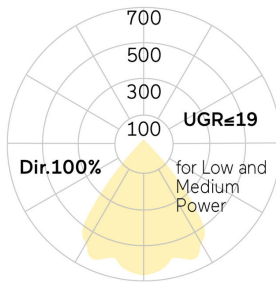

lightnet

Matric-F3

Recessed mounted light line, mounting brackets incl - Direct light distribution

Article code: LF3LEE-840M-L1768-A

Customer / Project: _____

Note: _____

Productname	Matric-F3
Lamp	LED
Installation Type	Recessed mounted light line, mounting brackets incl
Surface finish	Silver Anodised
Light characteristics	Direct light distribution
Colour temperature	4000K
Colour Rendering Index (CRI)	CRI>80
Optical system	Lens Louvre
Reflector Colour Inside	Reflector: Satin Silver
Control	Switchable
Length L/Diameter D (mm)	L=1768mm
Width W (mm)	W=70mm
Height H (mm)	H=75mm
Current/Power	Medium-Power
Luminous Flux	4370lm
Power consumption	31W
Degree of protection	IP20
Certification	Prüfzeichen: ENEC
LED lifetime	L85B10 (tq 25°C) = 50.000h
UGR	UGR<=19
Photometric code	8 40 / 3 3 9
Photobiological class	RG0 (EN62471)
Indoor/Outdoor	Indoor: ta [ambient] max. 25°C
Weight (kg)	4,7kg