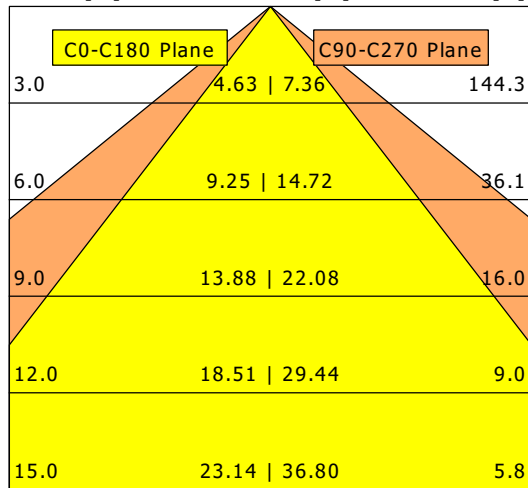

LK-L 070.11830.0705.1/DALI

Lichtkanal 070 | Light-Insert (APB, 1xLED 16W 830/3000K 2570lm)

— C0/C180 cd / 1000 lm - - - C90/C270

	C0	C90	C180	C270
0°	505	505	505	505
15°	487	482	487	482
30°	340	421	340	421
45°	170	316	170	316
60°	59	109	59	109
75°	24	38	24	38
90°	1	0	1	0
cd / 1000 lm				

Offset [m] Cone width [m] Illuminance [lx]

η	LED
Efficiency	161 lm/W
Direct/Indirect	↓ 100% / ↑ 0%
System Power	16 W
UGR	X=4H, Y=8H
Reflection factors	70/50/20
UGR C0/C180	21.6
UGR C90/C270	24.0
CIE Flux Codes	63 89 98 100 100
Ra/CRI	>80