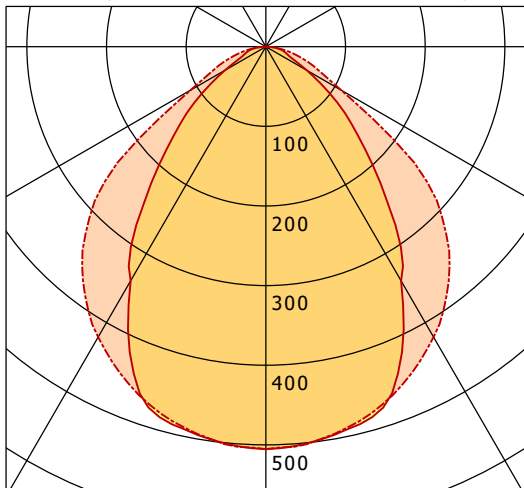

LK-L 070.11830.0705.1/DALI

Lichtkanal 070 | Light-Insert (APB, 1xLED 16W 830/3000K 2570lm)

— C0/C180 cd / 1000 lm - - - C90/C270

	C0	C90	C180	C270
0°	505	505	505	505
15°	487	482	487	482
30°	340	421	340	421
45°	170	316	170	316
60°	59	109	59	109
75°	24	38	24	38
90°	1	0	1	0
cd / 1000 lm				

Offset [m] Cone width [m] Illuminance [lx]

η	LED
Efficiency	161 lm/W
Direct/Indirect	↓ 100% / ↑ 0%
System Power	16 W
UGR	X=4H, Y=8H
Reflection factors	70/50/20
UGR C0/C180	21.6
UGR C90/C270	24.0
CIE Flux Codes	63 89 98 100 100
Ra/CRI	>80