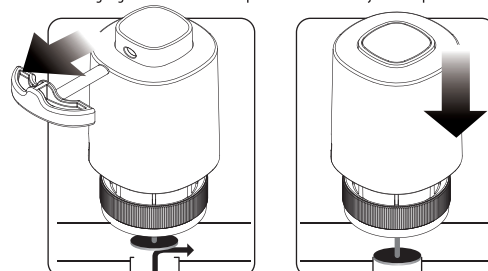

NC - NORMALLY CLOSED