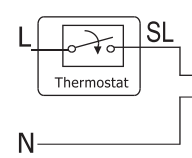

Room / Raum

Heating Circuit No. / Heizkreis-Nr.