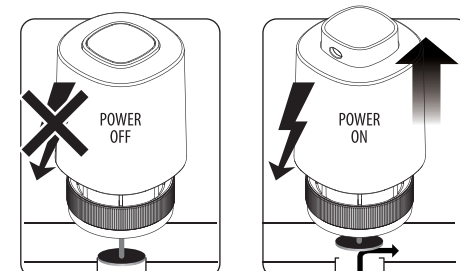

GIFT BOX INSIDE

523-SLG3CA130J68

Montage - Assembly - Montage - Montaje - Montaggio -
Montering - Asennus - "Montaż"

NC - NORMALLY CLOSED

Room / Raum

Heating Circuit No. / Heizkreis-Nr.

MAX STROKE - 4.5mm

FUNCTION