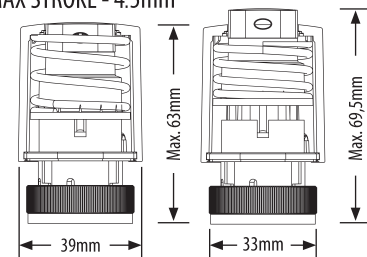

Room / Raum

Heating Circuit No. / Heizkreis-Nr.

MAX STROKE - 4.5mm