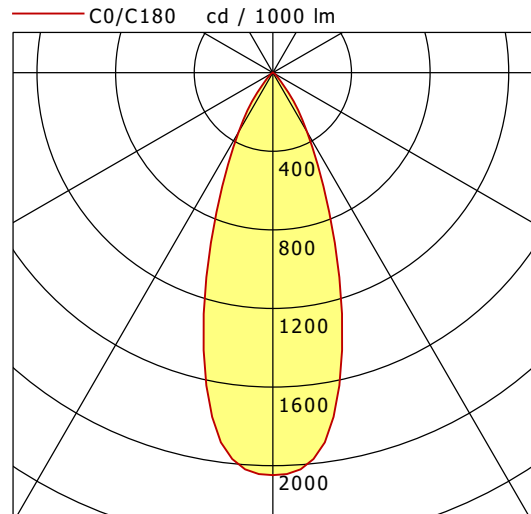

# VTRL 13.0527.35

Vale-Tu Round Large (1xLED 12W 827/2700K 1100lm Wide-Flood °)

	C0	C90	C180	C270
0°	2048	2048	2048	2048
15°	1367	1367	1367	1367
30°	347	347	347	347
45°	41	41	41	41
60°	5	5	5	5
75°	1	1	1	1
90°	0	0	0	0
cd / 1000 lm				

<b>η</b>	LED
Efficiency	92 lm/W
Direct/Indirect	↓ 100% / ↑ 0%
System Power	12 W
<b>UGR</b>	X=4H, Y=8H
Reflection factors	70/50/20
UGR C0/C180	20.3
UGR C90/C270	20.3
CIE Flux Codes	96 100 100 100 100
Ra/CRI	>80