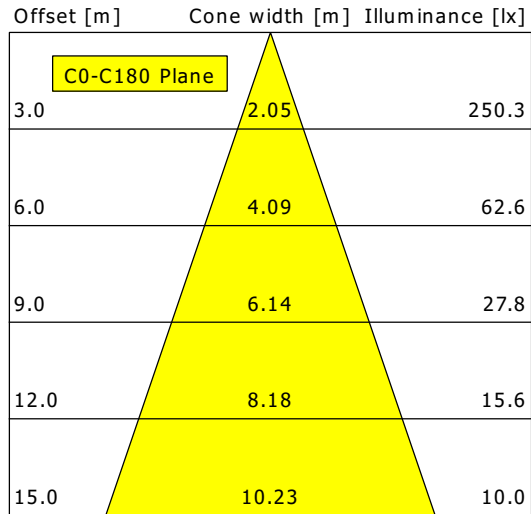

# VTRL 13.0527.35

Vale-Tu Round Large (1xLED 12W 827/2700K 1100lm Wide-Flood °)

	C0	C90	C180	C270
0°	2048	2048	2048	2048
15°	1367	1367	1367	1367
30°	347	347	347	347
45°	41	41	41	41
60°	5	5	5	5
75°	1	1	1	1
90°	0	0	0	0
cd / 1000 lm				

<b>η</b>	LED
Efficiency	92 lm/W
Direct/Indirect	↓ 100% / ↑ 0%
System Power	12 W
<b>UGR</b>	X=4H, Y=8H
Reflection factors	70/50/20
UGR C0/C180	20.3
UGR C90/C270	20.3
CIE Flux Codes	96 100 100 100 100
Ra/CRI	>80